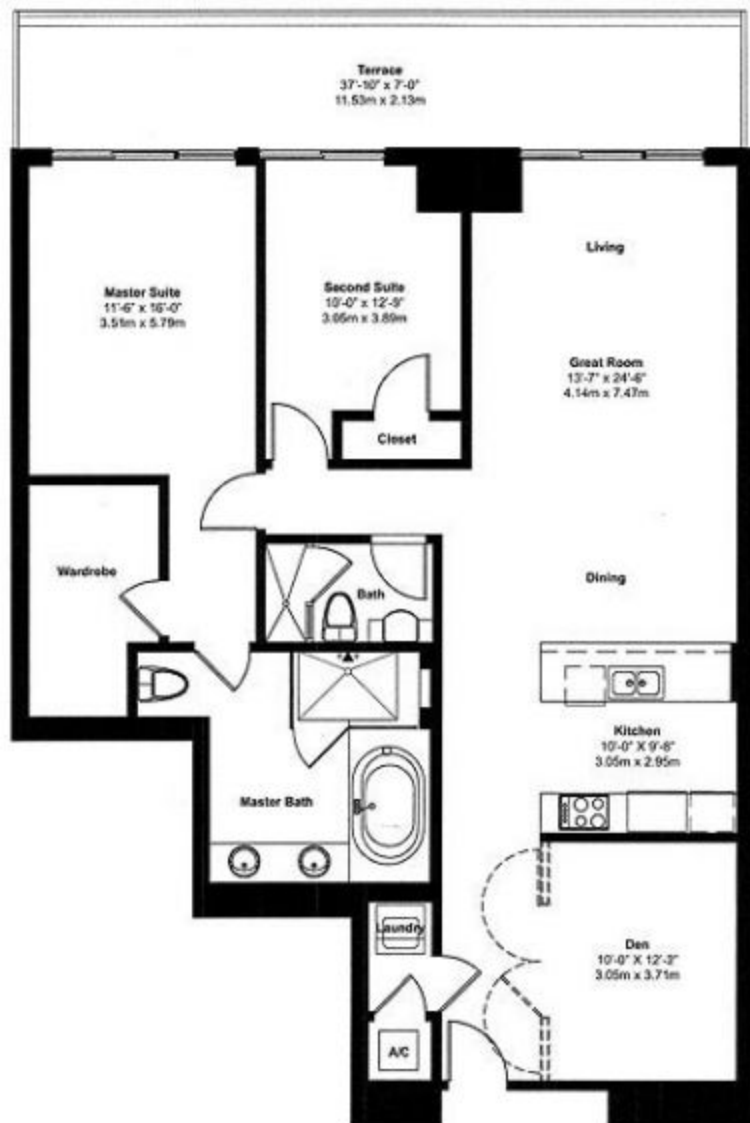

THE BEACH CLUB
TOWER II

Floorplan J

2 Bedrooms with Den, 2 Baths
 1,554 sq. ft. 144.4 m²
 264 sq. ft. balcony 24.5 m²
 1,818 total sq. ft. 168.9 m²

ATLANTIC OCEAN

THE BEACH CLUB
TOWER III

Floorplan H

1 Bedroom with Den, 2 Baths
 1,337 sq. ft. 124.2 m²
 198 sq. ft. balcony 18.4 m²
 1,535 total sq. ft. 142.6 m²

ATLANTIC OCEAN

THE BEACH CLUB
TOWER II

Floorplan G

Studio with Den, 1 Bath

811 sq. ft. 75.3 m²

121 sq. ft. balcony 11.2 m²

932 total sq. ft. 86.5 m²

THE BEACH CLUB
TOWER II

Floorplan F

1 Bedroom, 1 Bath
871 sq. ft.

80.9 m²

ATLANTIC OCEAN

Floorplan E

2 Bedrooms, 2 Baths

1,458 sq. ft.

566 sq. ft. balcony

2,024 total sq. ft.

135.5 m²

52.6 m²

188.1 m²

ATLANTIC OCEAN

THE BEACH CLUB
TOWER III

Floorplan D

2 Bedrooms with Den, 3 Baths
 1,733 sq. ft. 161.0 m²
 289 sq. ft. balcony 26.8 m²
 2,022 total sq. ft. 187.8 m²