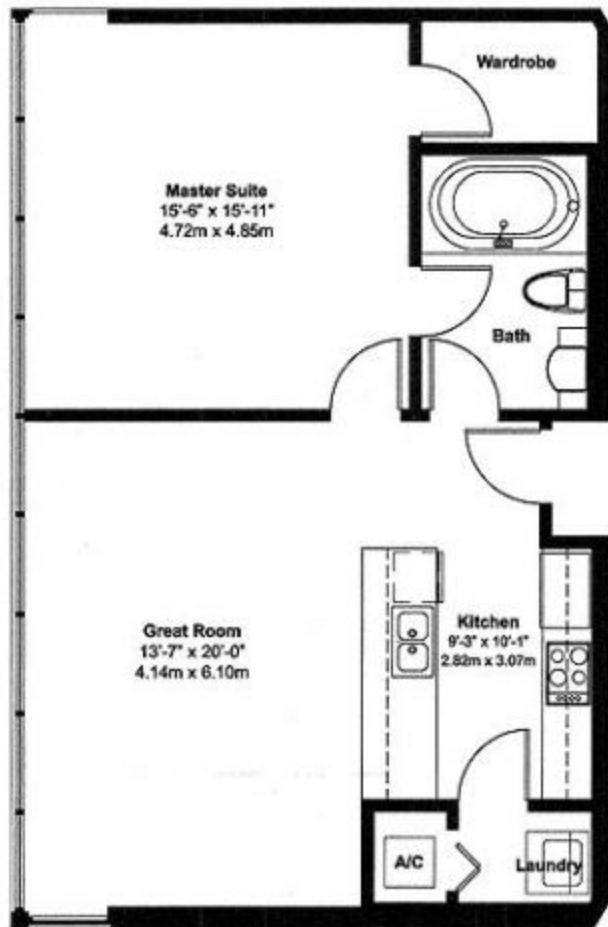

THE BEACH CLUB
TOWER II

Floorplan J

2 Bedrooms with Den, 2 Baths
 1,554 sq. ft. 144.4 m²
 264 sq. ft. balcony 24.5 m²
 1,818 total sq. ft. 168.9 m²

ATLANTIC OCEAN

THE BEACH CLUB
TOWER III

Floorplan H

1 Bedroom with Den, 2 Baths
 1,337 sq. ft. 124.2 m²
 198 sq. ft. balcony 18.4 m²
 1,535 total sq. ft. 142.6 m²

ATLANTIC OCEAN

THE BEACH CLUB
TOWER II

Floorplan G

Studio with Den, 1 Bath

811 sq. ft. 75.3 m²

121 sq. ft. balcony 11.2 m²

932 total sq. ft. 86.5 m²

THE BEACH CLUB
TOWER II

Floorplan F

1 Bedroom, 1 Bath
871 sq. ft.

80.9 m²

ATLANTIC OCEAN

Floorplan E

2 Bedrooms, 2 Baths

1,458 sq. ft.

566 sq. ft. balcony

2,024 total sq. ft.

135.5 m²

52.6 m²

188.1 m²

ATLANTIC OCEAN

THE BEACH CLUB
TOWER III

Floorplan D

2 Bedrooms with Den, 3 Baths
 1,733 sq. ft. 161.0 m²
 289 sq. ft. balcony 26.8 m²
 2,022 total sq. ft. 187.8 m²