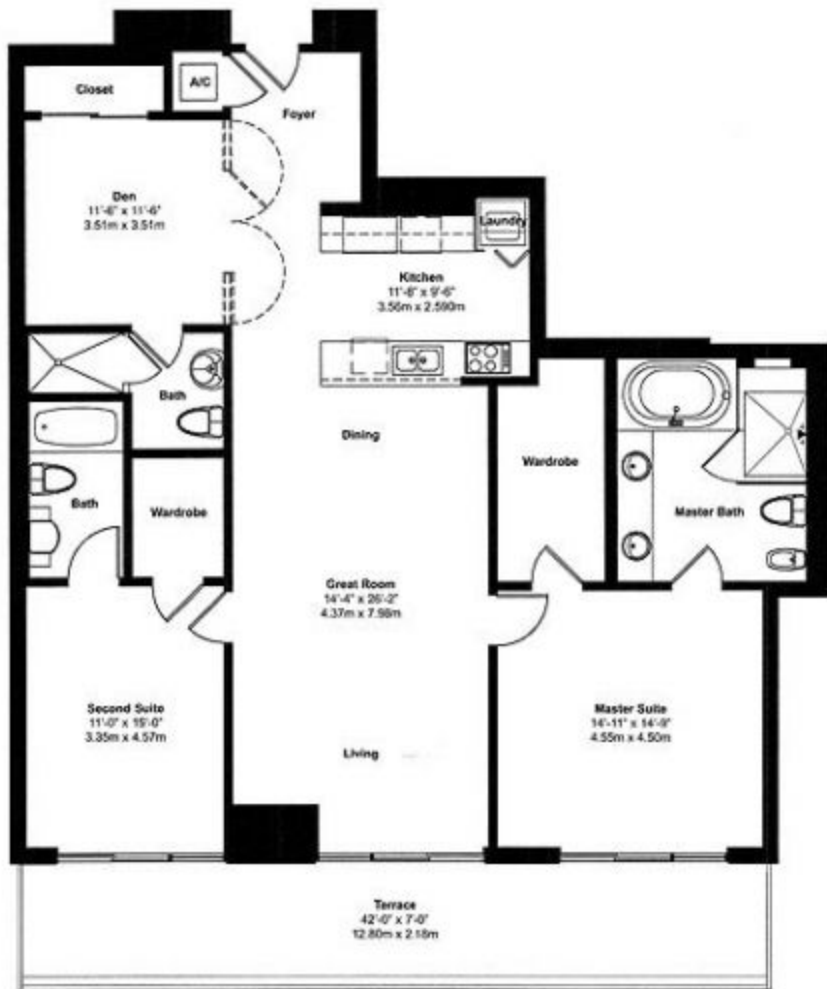

ATLANTIC OCEAN

THE BEACH CLUB
TOWER II

Floorplan G

Studio with Den, 1 Bath

811 sq. ft. 75.3 m²

121 sq. ft. balcony 11.2 m²

932 total sq. ft. 86.5 m²

THE BEACH CLUB
TOWER II

2,024 total sq. ft.

135.5 m²

52.6 m²

188.1 m²

ATLANTIC OCEAN

THE BEACH CLUB
TOWER III

Floorplan D

2 Bedrooms with Den, 3 Baths
 1,733 sq. ft. 161.0 m²
 289 sq. ft. balcony 26.8 m²
 2,022 total sq. ft. 187.8 m²

ATLANTIC OCEAN

Floorplan C

2 Bedrooms with Den, 3 Baths
 1,675 sq. ft. 155.6 m²
 294 sq. ft. balcony 27.3 m²
 1,969 total sq. ft. 182.9 m²

ATLANTIC OCEAN

THE BEACH CLUB TOWER III

Floorplan B

2 Bedrooms with Den, 3 Baths
 2,065 sq. ft. 191.8 m²
 586 sq. ft. balcony 54.4 m²
 2,651 total sq. ft. 246.2 m²

**floor plan is reversed*

ATLANTIC OCEAN