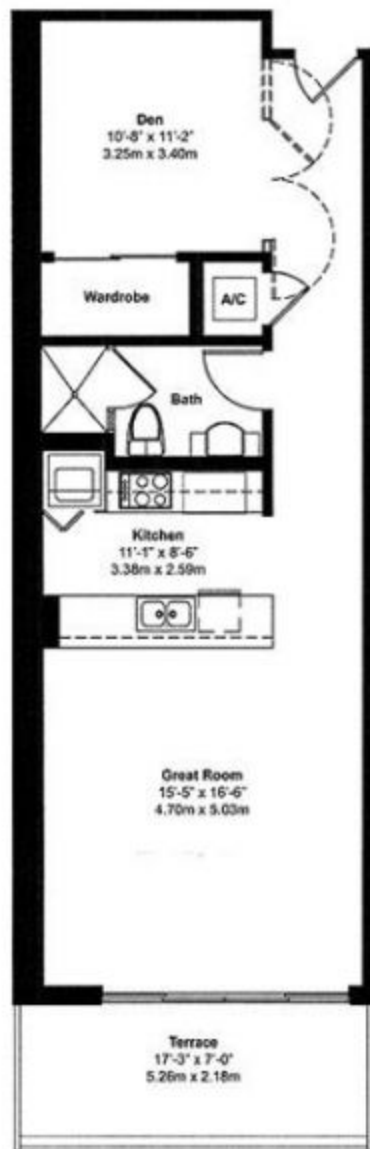

THE BEACH CLUB
TOWER II

Floorplan J

2 Bedrooms with Den, 2 Baths
 1,554 sq. ft. 144.4 m²
 264 sq. ft. balcony 24.5 m²
 1,818 total sq. ft. 168.9 m²

ATLANTIC OCEAN

THE BEACH CLUB
TOWER III

Floorplan H

1 Bedroom with Den, 2 Baths
 1,337 sq. ft. 124.2 m²
 198 sq. ft. balcony 18.4 m²
 1,535 total sq. ft. 142.6 m²

ATLANTIC OCEAN

THE BEACH CLUB
TOWER II

Floorplan G

Studio with Den, 1 Bath

811 sq. ft. 75.3 m²

121 sq. ft. balcony 11.2 m²

932 total sq. ft. 86.5 m²

THE BEACH CLUB
TOWER II

Floorplan F

1 Bedroom, 1 Bath
871 sq. ft.

80.9 m²

ATLANTIC OCEAN

Floorplan E

2 Bedrooms, 2 Baths

1,458 sq. ft.

566 sq. ft. balcony

2,024 total sq. ft.

135.5 m²

52.6 m²

188.1 m²

ATLANTIC OCEAN

THE BEACH CLUB
TOWER III

Floorplan D

2 Bedrooms with Den, 3 Baths
 1,733 sq. ft. 161.0 m²
 289 sq. ft. balcony 26.8 m²
 2,022 total sq. ft. 187.8 m²