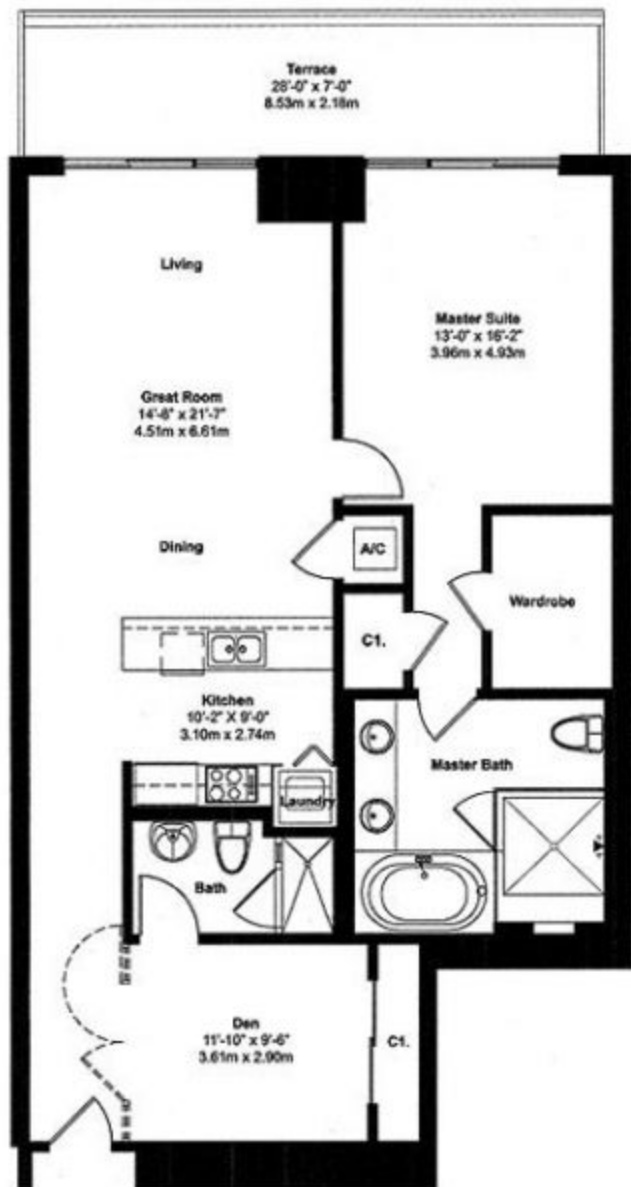

THE BEACH CLUB
TOWER II

Floorplan J

2 Bedrooms with Den, 2 Baths
 1,554 sq. ft. 144.4 m²
 264 sq. ft. balcony 24.5 m²
 1,818 total sq. ft. 168.9 m²

ATLANTIC OCEAN

THE BEACH CLUB
TOWER III

Floorplan H

1 Bedroom with Den, 2 Baths
 1,337 sq. ft. 124.2 m²
 198 sq. ft. balcony 18.4 m²
 1,535 total sq. ft. 142.6 m²

ATLANTIC OCEAN

THE BEACH CLUB
TOWER II

Floorplan G

Studio with Den, 1 Bath

811 sq. ft. 75.3 m²

121 sq. ft. balcony 11.2 m²

932 total sq. ft. 86.5 m²

THE BEACH CLUB
TOWER II

Floorplan F

1 Bedroom, 1 Bath
871 sq. ft.

80.9 m²

ATLANTIC OCEAN

Floorplan E

2 Bedrooms, 2 Baths

1,458 sq. ft.

566 sq. ft. balcony

2,024 total sq. ft.

135.5 m²

52.6 m²

188.1 m²

ATLANTIC OCEAN

THE BEACH CLUB
TOWER III

Floorplan D

2 Bedrooms with Den, 3 Baths
 1,733 sq. ft. 161.0 m²
 289 sq. ft. balcony 26.8 m²
 2,022 total sq. ft. 187.8 m²