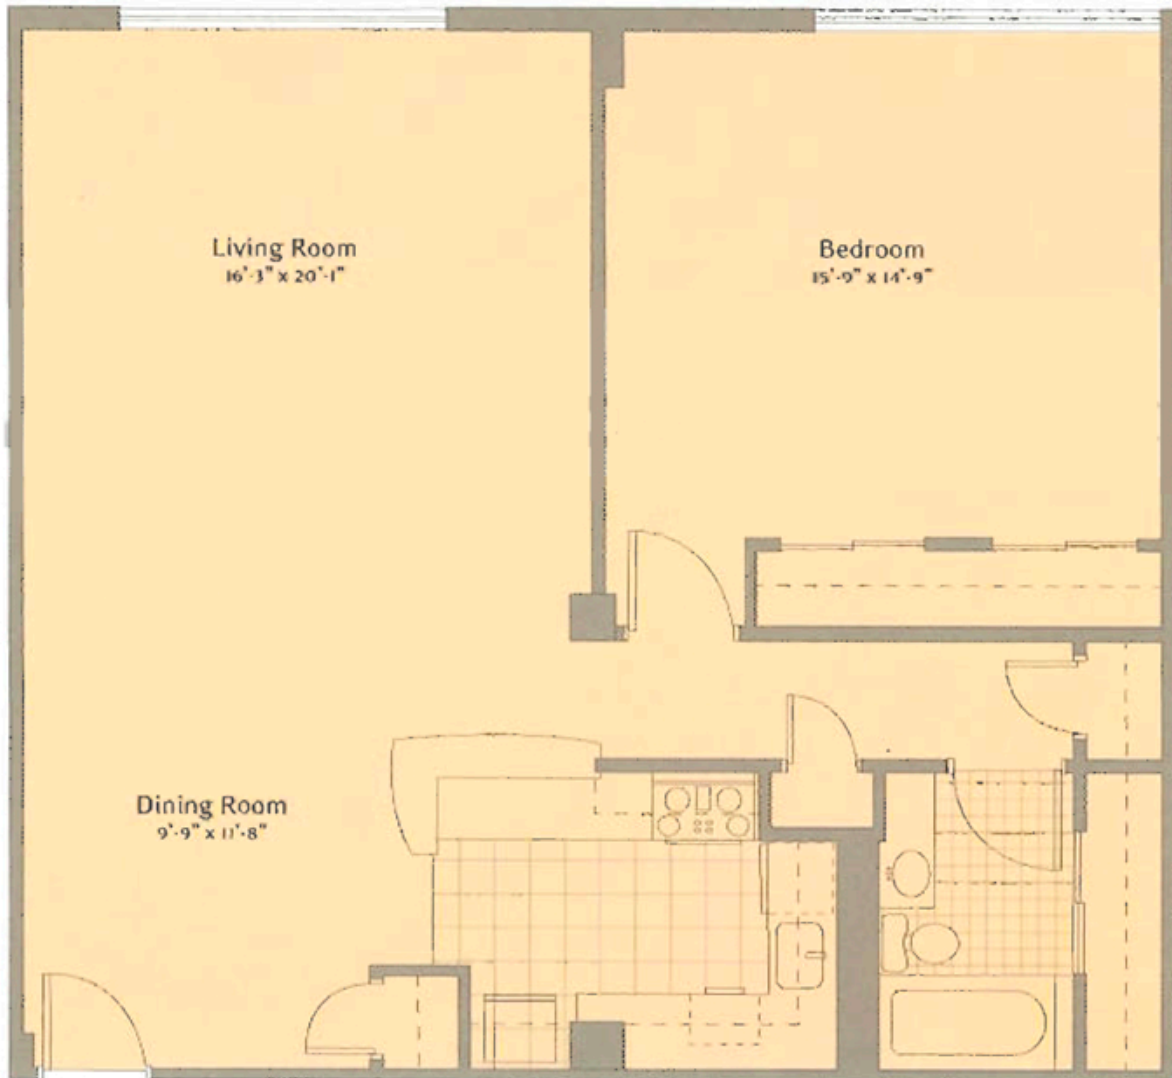

Lenox G

LENOX D

1 Bedroom | 1 Bath

SOUTH TOWER

923-1,026 total interior sq ft*

*All dimensions are approximate and square feet may vary per individual plan.

Drexel A

Square Feet: 602

Bedrooms: Studio

Bathrooms: 1

COLLINS A

3 Bedrooms | 3 Baths

SOUTH TOWER
2,050-2,347 total interior sq ft*

*All dimensions are approximate and square feet may vary per plan. Bathroom entry is subject to change per individual plan.

*All dimensions are approximate and square feet may vary per individual plan.

*All dimensions are approximate and square feet may vary per individual plan.

Drexel F

LENOX A

1 Bedroom | 1 Bath

SOUTH TOWER

953-1,026 total interior sq ft*

*All dimensions are approximate and square feet may vary per individual plan.

LENOX B

1 Bedroom | 1 Bath

SOUTH TOWER

737-876 total interior sq ft*

*All dimensions are approximate and square feet may vary per individual plan.