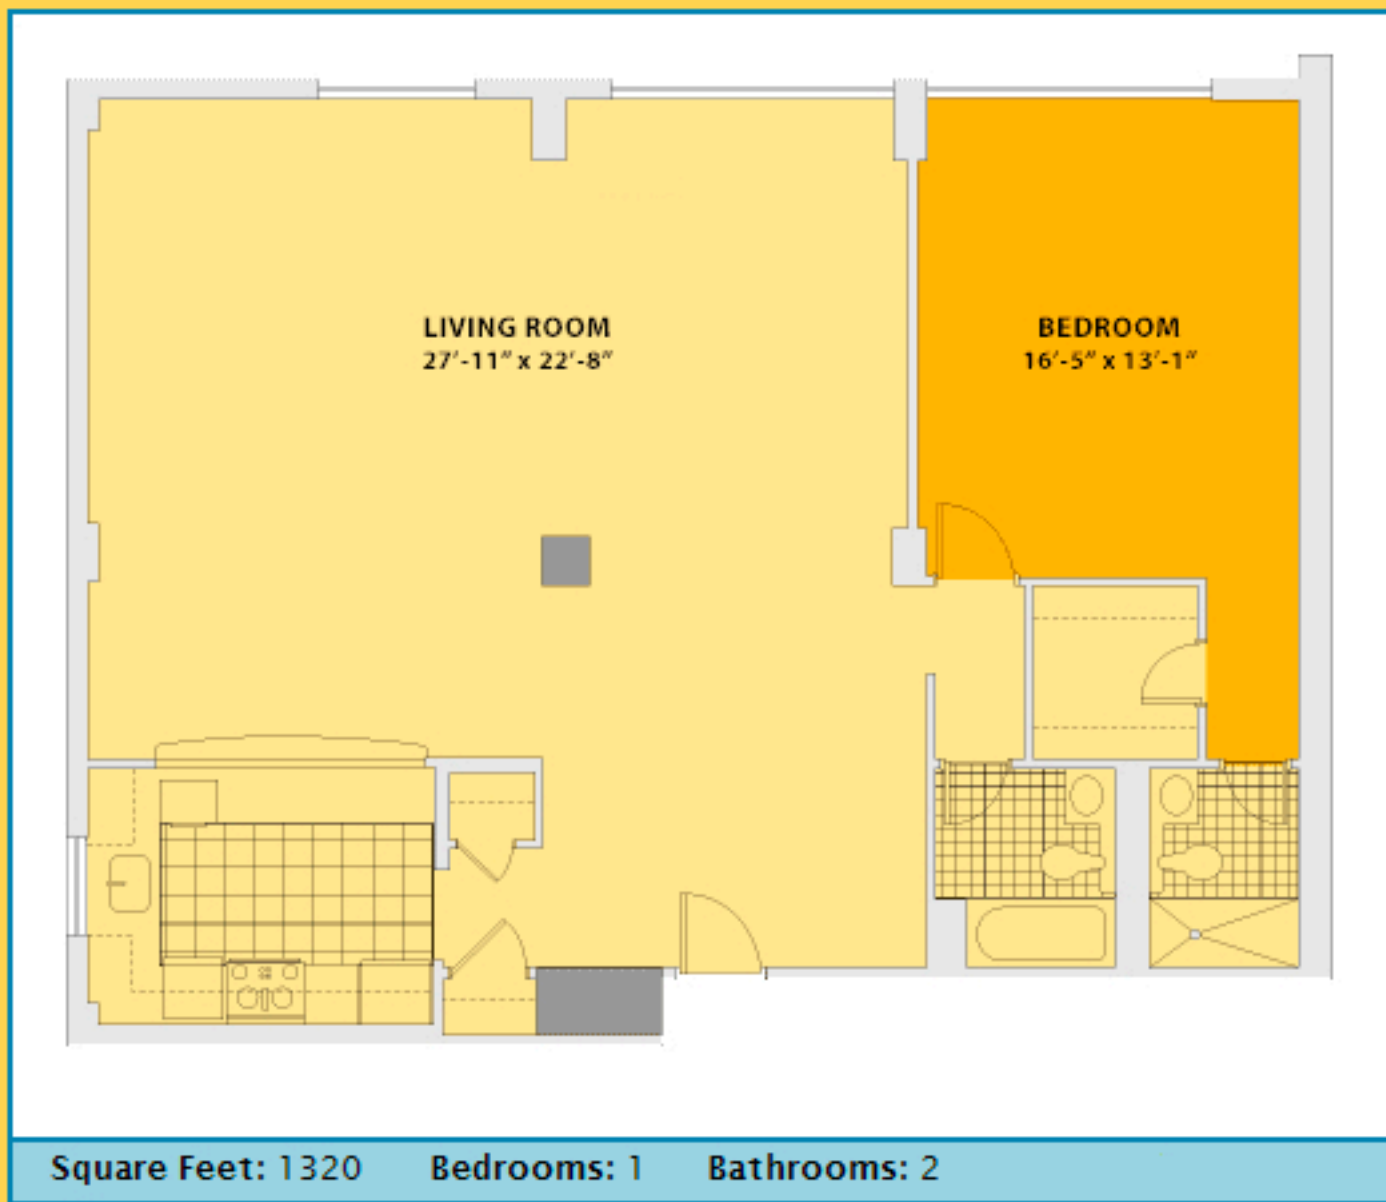

Lenox G

LENOX D

1 Bedroom | 1 Bath

SOUTH TOWER

923-1,026 total interior sq ft*

*All dimensions are approximate and square feet may vary per individual plan.

Drexel A

Square Feet: 602

Bedrooms: Studio

Bathrooms: 1

COLLINS A

3 Bedrooms | 3 Baths

SOUTH TOWER
2,050-2,347 total interior sq ft*

*All dimensions are approximate and square feet may vary per plan. Bathroom entry is subject to change per individual plan.

*All dimensions are approximate and square feet may vary per individual plan.

*All dimensions are approximate and square feet may vary per individual plan.

Drexel F

LENOX A

1 Bedroom | 1 Bath

SOUTH TOWER

953-1,026 total interior sq ft*

*All dimensions are approximate and square feet may vary per individual plan.

LENOX B

1 Bedroom | 1 Bath

SOUTH TOWER

737-876 total interior sq ft*

*All dimensions are approximate and square feet may vary per individual plan.