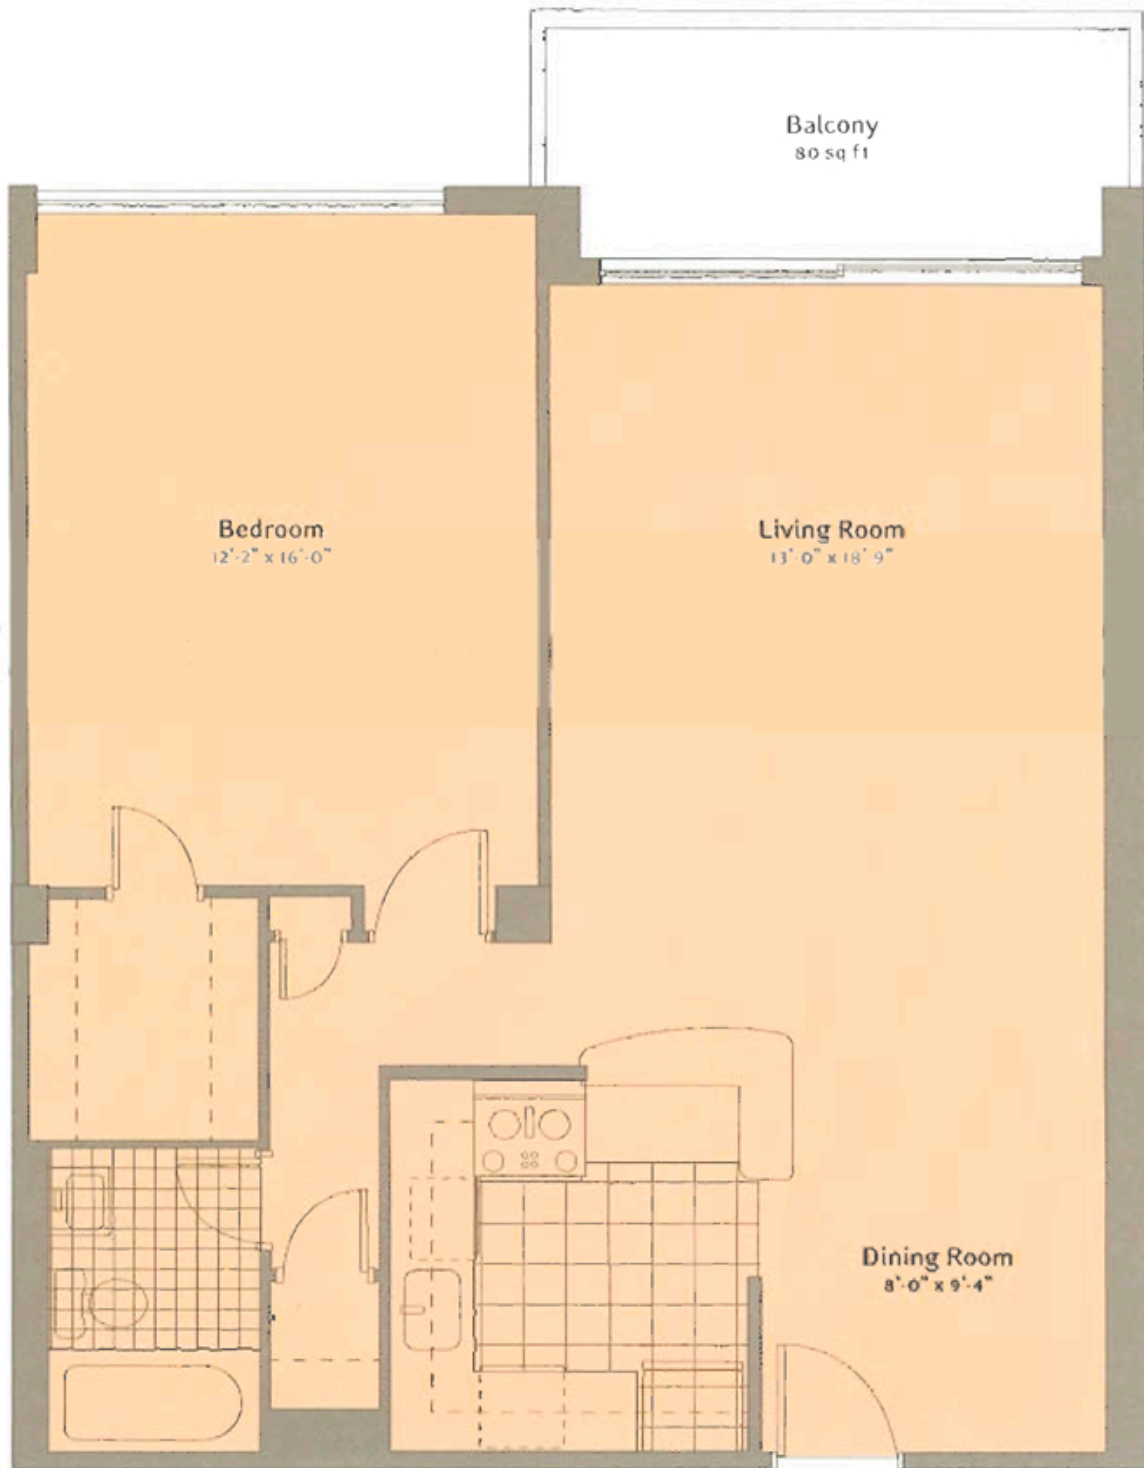

Lenox G

LENOX D

1 Bedroom | 1 Bath

SOUTH TOWER

923-1,026 total interior sq ft*

*All dimensions are approximate and square feet may vary per individual plan.

Drexel A

Square Feet: 602

*All dimensions are approximate and square feet may vary per individual plan.

*All dimensions are approximate and square feet may vary per individual plan.

Drexel F

LENOX A

1 Bedroom | 1 Bath

SOUTH TOWER

953-1,026 total interior sq ft*

*All dimensions are approximate and square feet may vary per individual plan.

LENOX B

1 Bedroom | 1 Bath

SOUTH TOWER

737-876 total interior sq ft*

*All dimensions are approximate and square feet may vary per individual plan.

LENOX C

1 Bedroom | 1 Bath

SOUTH TOWER

718-849 total interior sq ft*

*All dimensions are approximate and square feet may vary per individual plan.

LENOX H

1 Bedroom | 1.5 Baths

SOUTH TOWER