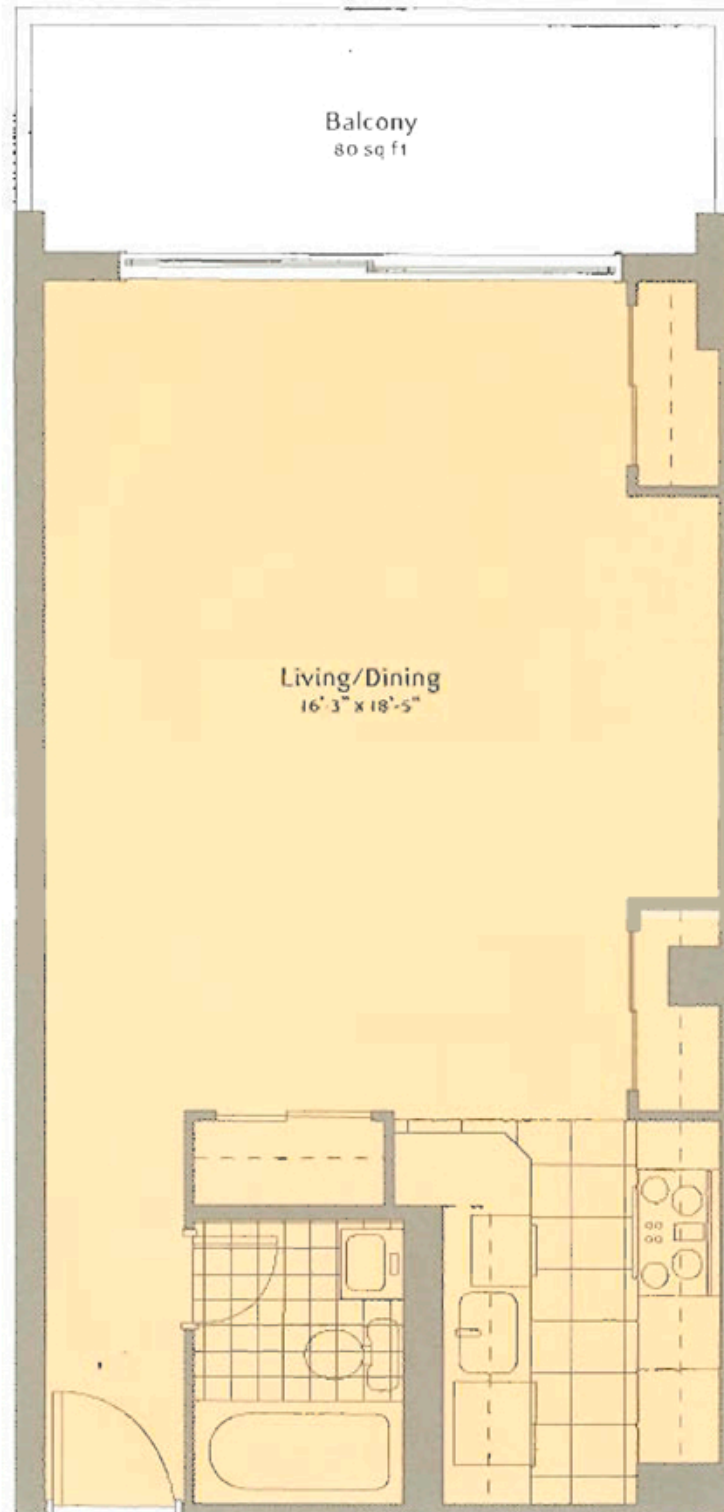

Lenox G

LENOX D

1 Bedroom | 1 Bath

SOUTH TOWER

923-1,026 total interior sq ft*

*All dimensions are approximate and square feet may vary per individual plan.

Drexel A

Square Feet: 602

Bedrooms: Studio

Bathrooms: 1

COLLINS A

3 Bedrooms | 3 Baths

SOUTH TOWER
2,050-2,347 total interior sq ft*

*All dimensions are approximate and square feet may vary per plan. Bathroom entry is subject to change per individual plan.

*All dimensions are approximate and square feet may vary per individual plan.

*All dimensions are approximate and square feet may vary per individual plan.

Drexel F

LENOX A

1 Bedroom | 1 Bath

SOUTH TOWER

953-1,026 total interior sq ft*

*All dimensions are approximate and square feet may vary per individual plan.

LENOX B

1 Bedroom | 1 Bath

SOUTH TOWER

737-876 total interior sq ft*

*All dimensions are approximate and square feet may vary per individual plan.