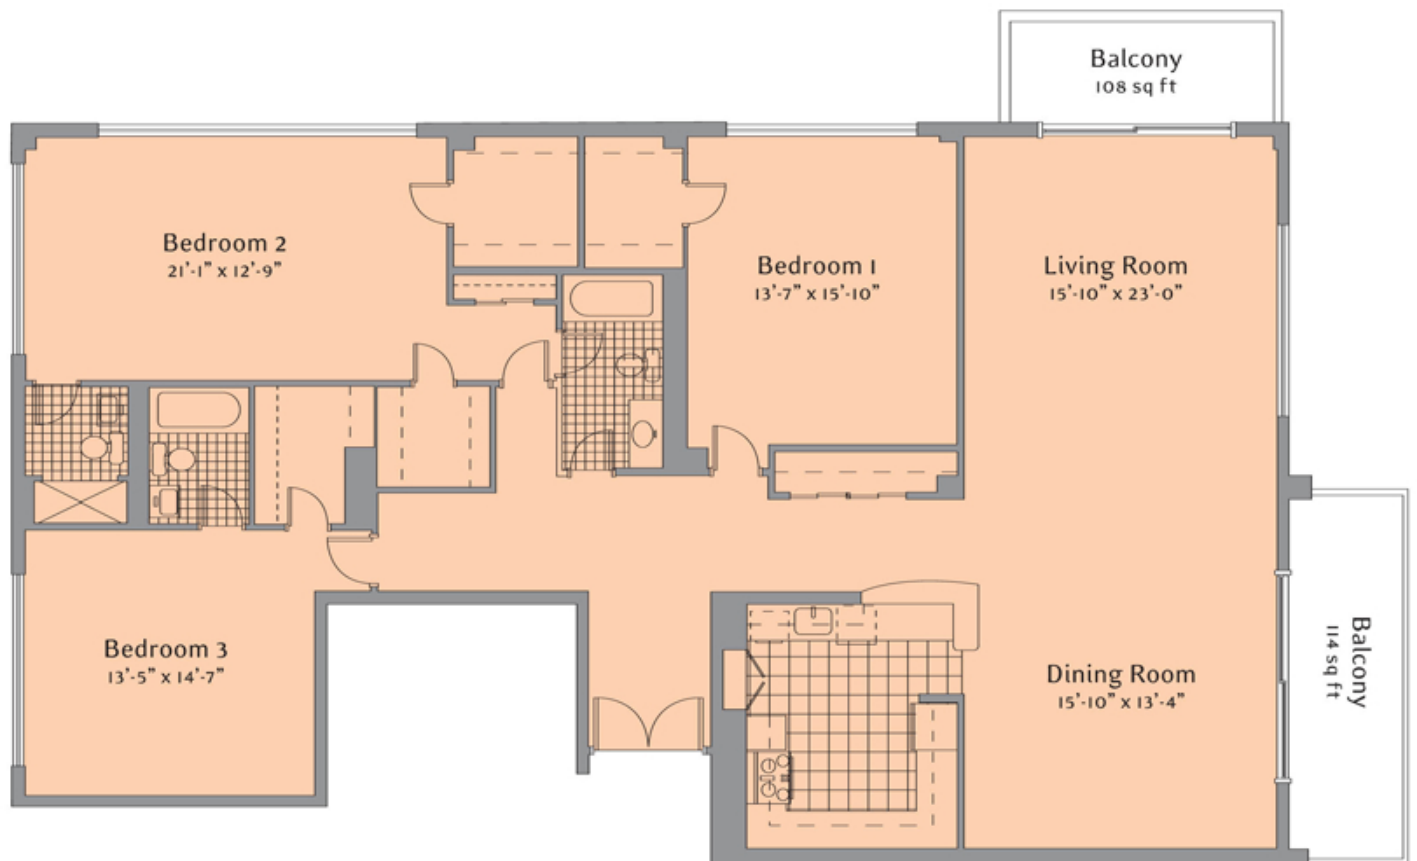

Lenox G

LENOX D

1 Bedroom | 1 Bath

SOUTH TOWER

923-1,026 total interior sq ft*

*All dimensions are approximate and square feet may vary per individual plan.

Drexel A

Square Feet: 602

Bedrooms: Studio

Bathrooms: 1

COLLINS A

3 Bedrooms | 3 Baths

SOUTH TOWER
2,050-2,347 total interior sq ft*

*All dimensions are approximate and square feet may vary per plan. Bathroom entry is subject to change per individual plan.

*All dimensions are approximate and square feet may vary per individual plan.

*All dimensions are approximate and square feet may vary per individual plan.

Drexel F

LENOX A

1 Bedroom | 1 Bath

SOUTH TOWER

953-1,026 total interior sq ft*

*All dimensions are approximate and square feet may vary per individual plan.

LENOX B

1 Bedroom | 1 Bath

SOUTH TOWER

737-876 total interior sq ft*

*All dimensions are approximate and square feet may vary per individual plan.