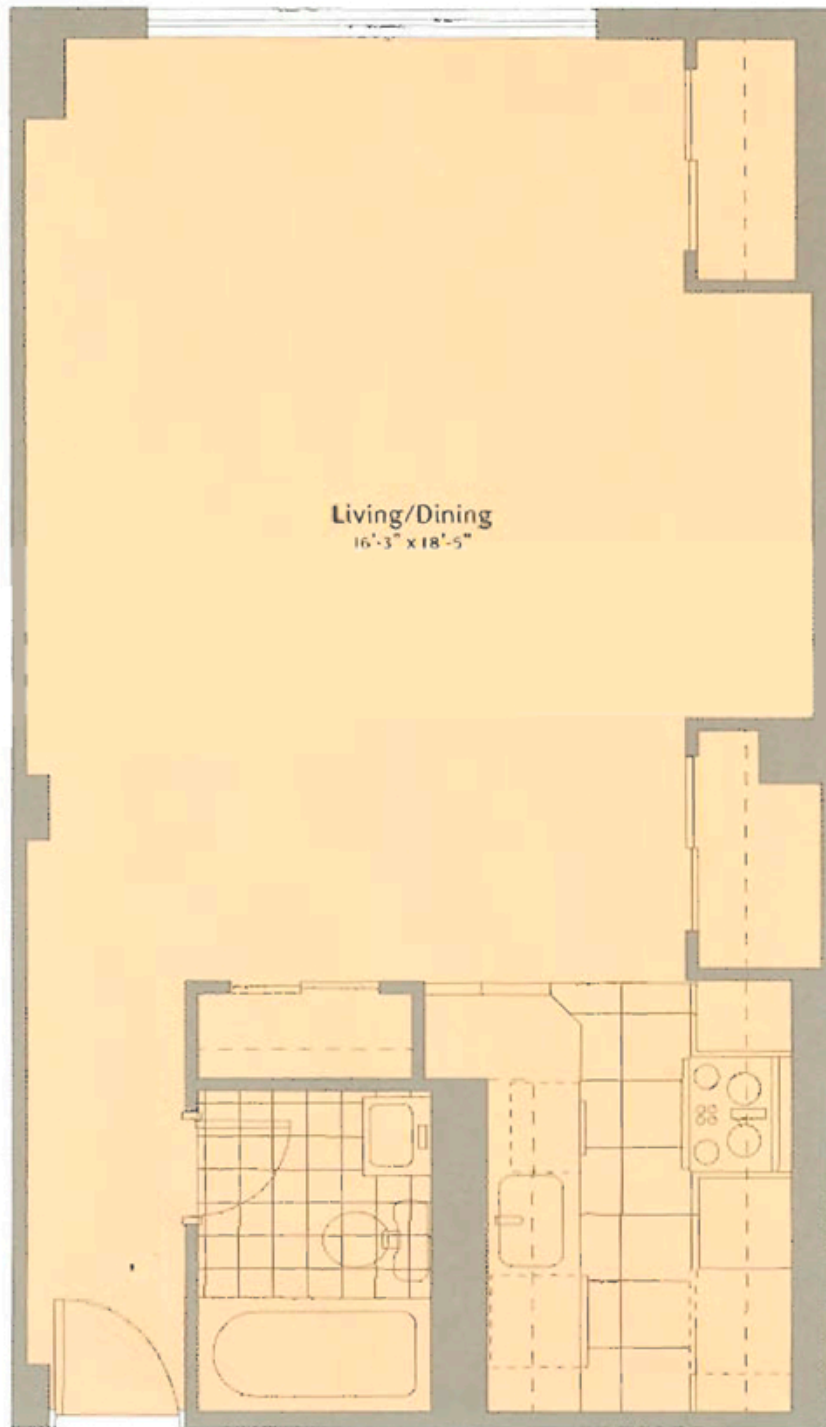

Lenox G

LENOX D

1 Bedroom | 1 Bath

SOUTH TOWER

923-1,026 total interior sq ft*

*All dimensions are approximate and square feet may vary per individual plan.

Drexel A

Square Feet: 602

Bedrooms: Studio

Bathrooms: 1

COLLINS A

3 Bedrooms | 3 Baths

SOUTH TOWER
2,050-2,347 total interior sq ft*

*All dimensions are approximate and square feet may vary per plan. Bathroom entry is subject to change per individual plan.

*All dimensions are approximate and square feet may vary per individual plan.

*All dimensions are approximate and square feet may vary per individual plan.

Drexel F

LENOX A

1 Bedroom | 1 Bath

SOUTH TOWER

953-1,026 total interior sq ft*

*All dimensions are approximate and square feet may vary per individual plan.

LENOX B

1 Bedroom | 1 Bath

SOUTH TOWER

737-876 total interior sq ft*

*All dimensions are approximate and square feet may vary per individual plan.