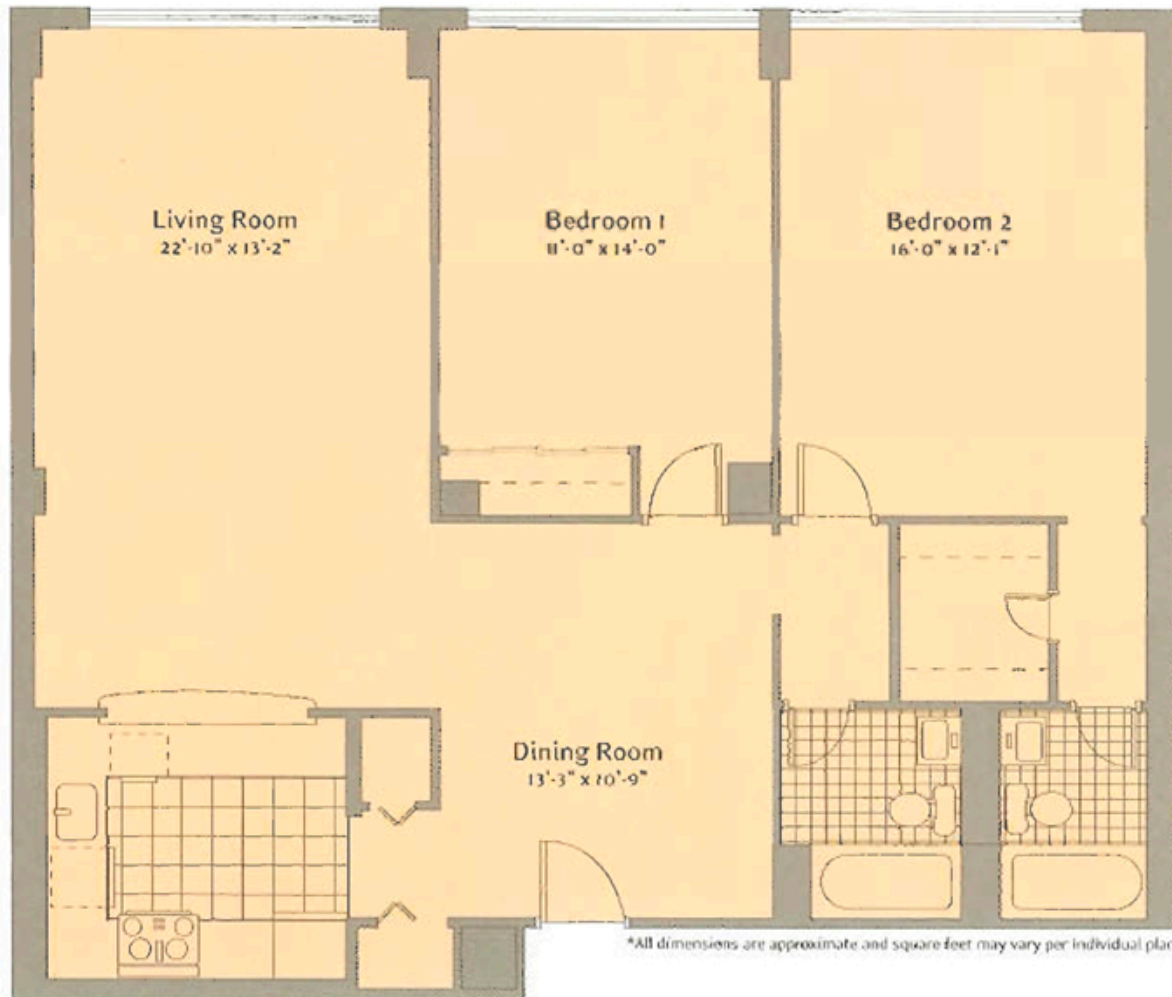

Bedrooms: Studio

Bathrooms: 1

COLLINS A

3 Bedrooms | 3 Baths

SOUTH TOWER
2,050-2,347 total interior sq ft*

*All dimensions are approximate and square feet may vary per plan. Bathroom entry is subject to change per individual plan.

LENOX C

1 Bedroom | 1 Bath

SOUTH TOWER

718-849 total interior sq ft*

*All dimensions are approximate and square feet may vary per individual plan.

LENOX H

1 Bedroom | 1.5 Baths

SOUTH TOWER

996-1,123 total interior sq ft*

*All dimensions are approximate and square feet may vary per individual plan.

Sheridan A

SHERIDAN B

2 Bedrooms | 2 Baths

SOUTH TOWER
1,057-1,177 total interior sq ft

*All dimensions are approximate and square feet may vary per individual plan.

SHERIDAN C

2 Bedrooms | 2 Bath

SOUTH TOWER
1,121-1,225 total square feet*

SHERIDAN D

2 Bedrooms | 2 Baths

SOUTH TOWER
1,251-1,361 total interior sq ft*

*All dimensions are approximate and square feet may vary per individual plan.