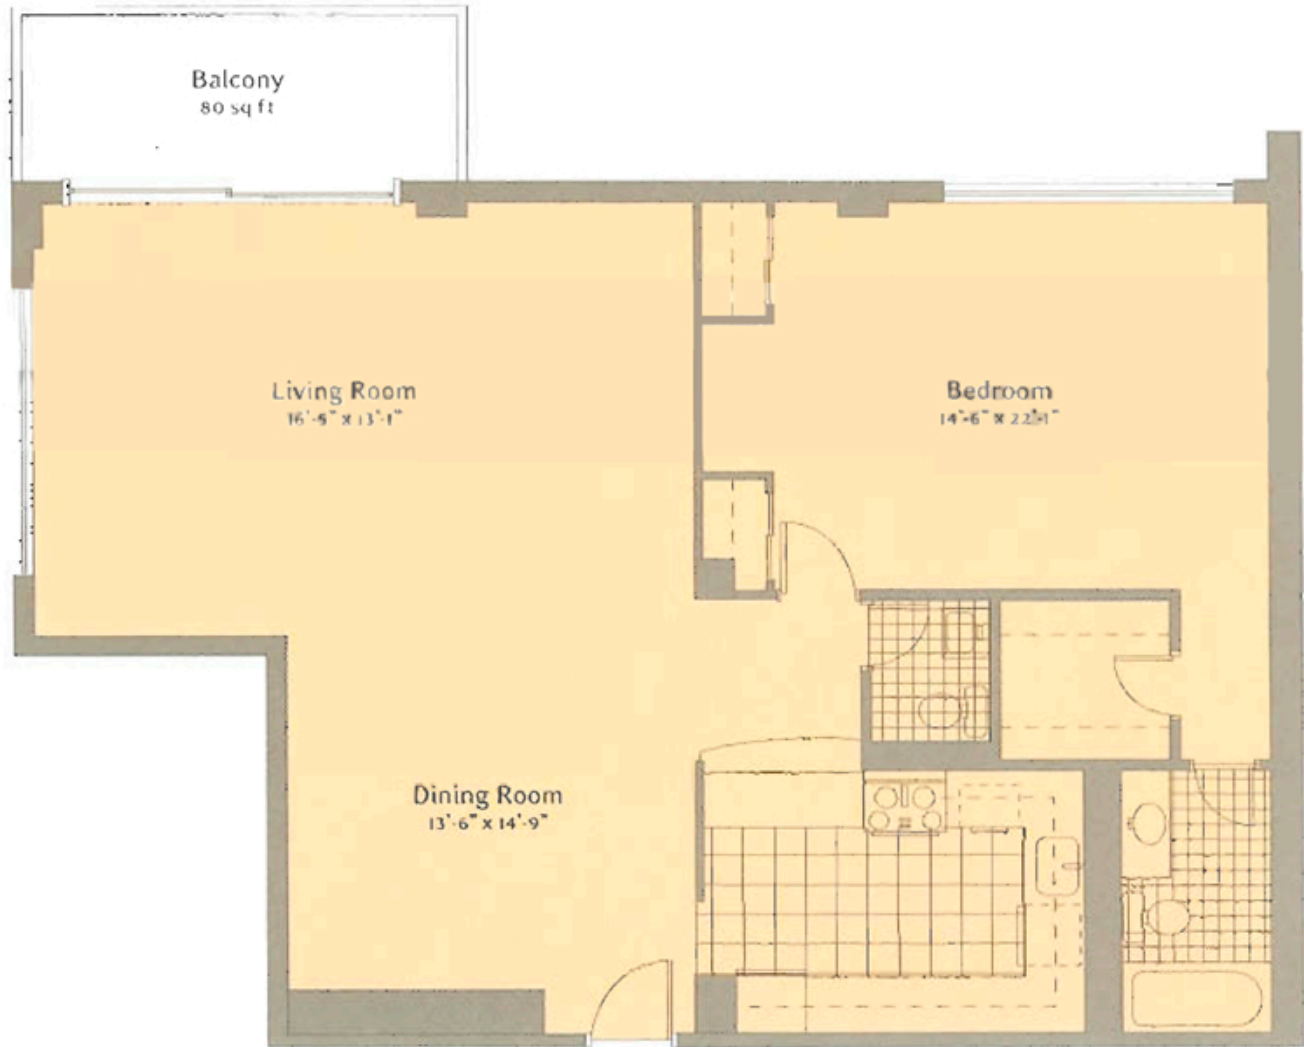

*All dimensions are approximate and square feet may vary per individual plan.

LENOX B

1 Bedroom | 1 Bath

SOUTH TOWER

737-876 total interior sq ft*

*All dimensions are approximate and square feet may vary per individual plan.

LENOX C

1 Bedroom | 1 Bath

SOUTH TOWER

718-849 total interior sq ft*

*All dimensions are approximate and square feet may vary per individual plan.

LENOX H

1 Bedroom | 1.5 Baths

SOUTH TOWER

996-1,123 total interior sq ft*

*All dimensions are approximate and square feet may vary per individual plan.

Sheridan A

SHERIDAN B

2 Bedrooms | 2 Baths

SOUTH TOWER
1,057-1,177 total interior sq ft

*All dimensions are approximate and square feet may vary per individual plan.

SHERIDAN C

2 Bedrooms | 2 Bath

SOUTH TOWER
1,121-1,225 total square feet*

SHERIDAN D

2 Bedrooms | 2 Baths

SOUTH TOWER
1,251-1,361 total interior sq ft*

*All dimensions are approximate and square feet may vary per individual plan.