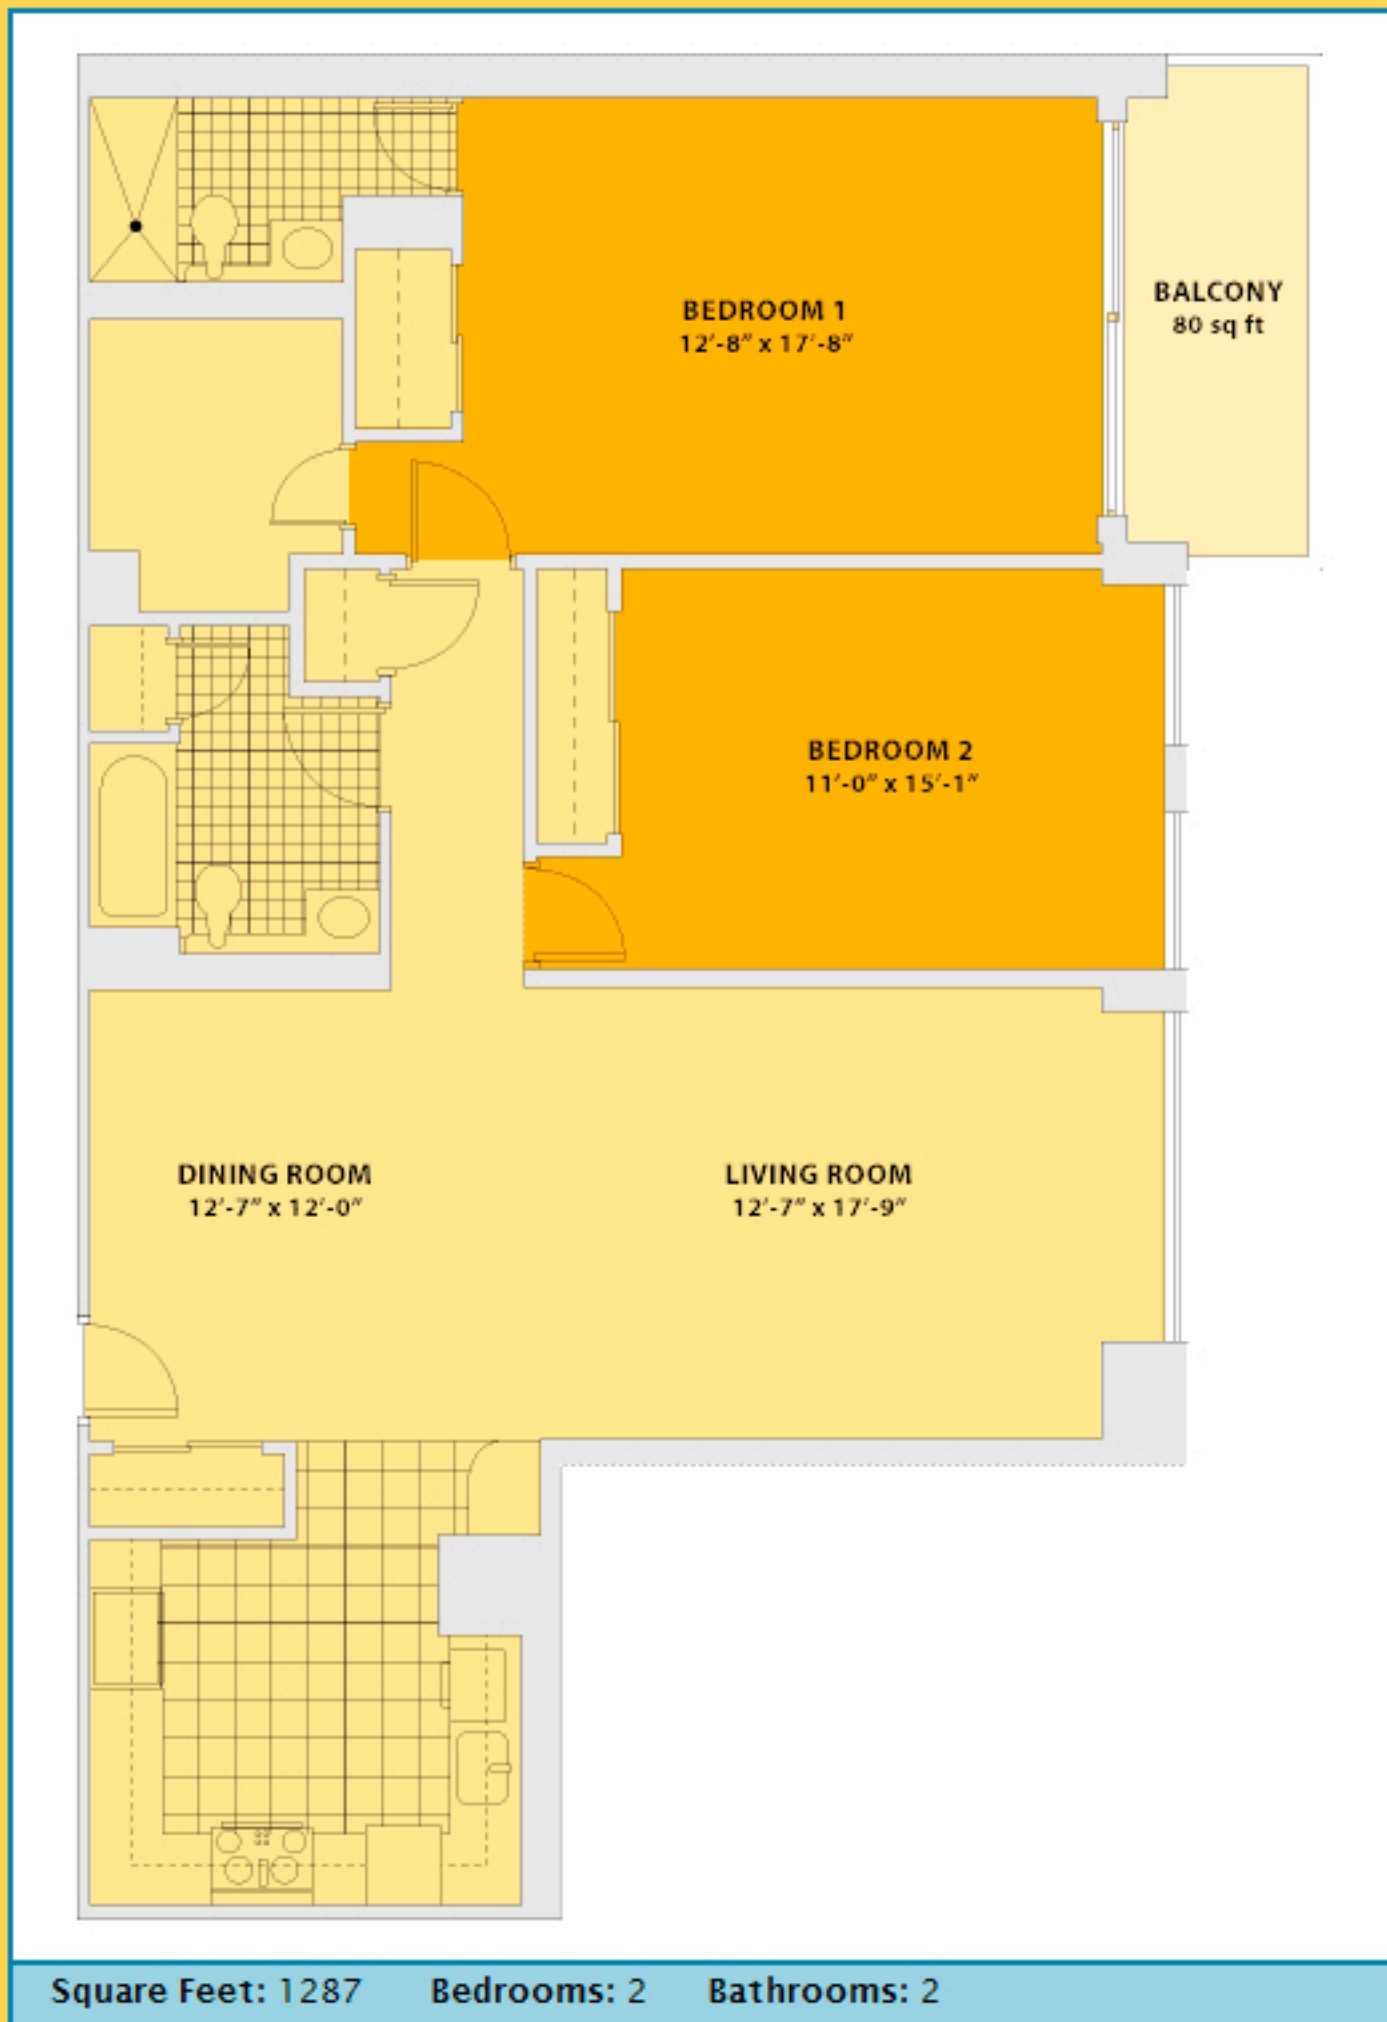

Lenox G

LENOX D

1 Bedroom | 1 Bath

SOUTH TOWER

923-1,026 total interior sq ft*

*All dimensions are approximate and square feet may vary per individual plan.

Drexel A

Square Feet: 602

LENOX C

1 Bedroom | 1 Bath

SOUTH TOWER

718-849 total interior sq ft*

*All dimensions are approximate and square feet may vary per individual plan.

LENOX H

1 Bedroom | 1.5 Baths

SOUTH TOWER

996-1,123 total interior sq ft*

*All dimensions are approximate and square feet may vary per individual plan.

Sheridan A

SHERIDAN B

2 Bedrooms | 2 Baths

SOUTH TOWER
1,057-1,177 total interior sq ft

*All dimensions are approximate and square feet may vary per individual plan.

SHERIDAN C

2 Bedrooms | 2 Bath

SOUTH TOWER
1,121-1,225 total square feet*

SHERIDAN D

2 Bedrooms | 2 Baths

SOUTH TOWER
1,251-1,361 total interior sq ft*

*All dimensions are approximate and square feet may vary per individual plan.