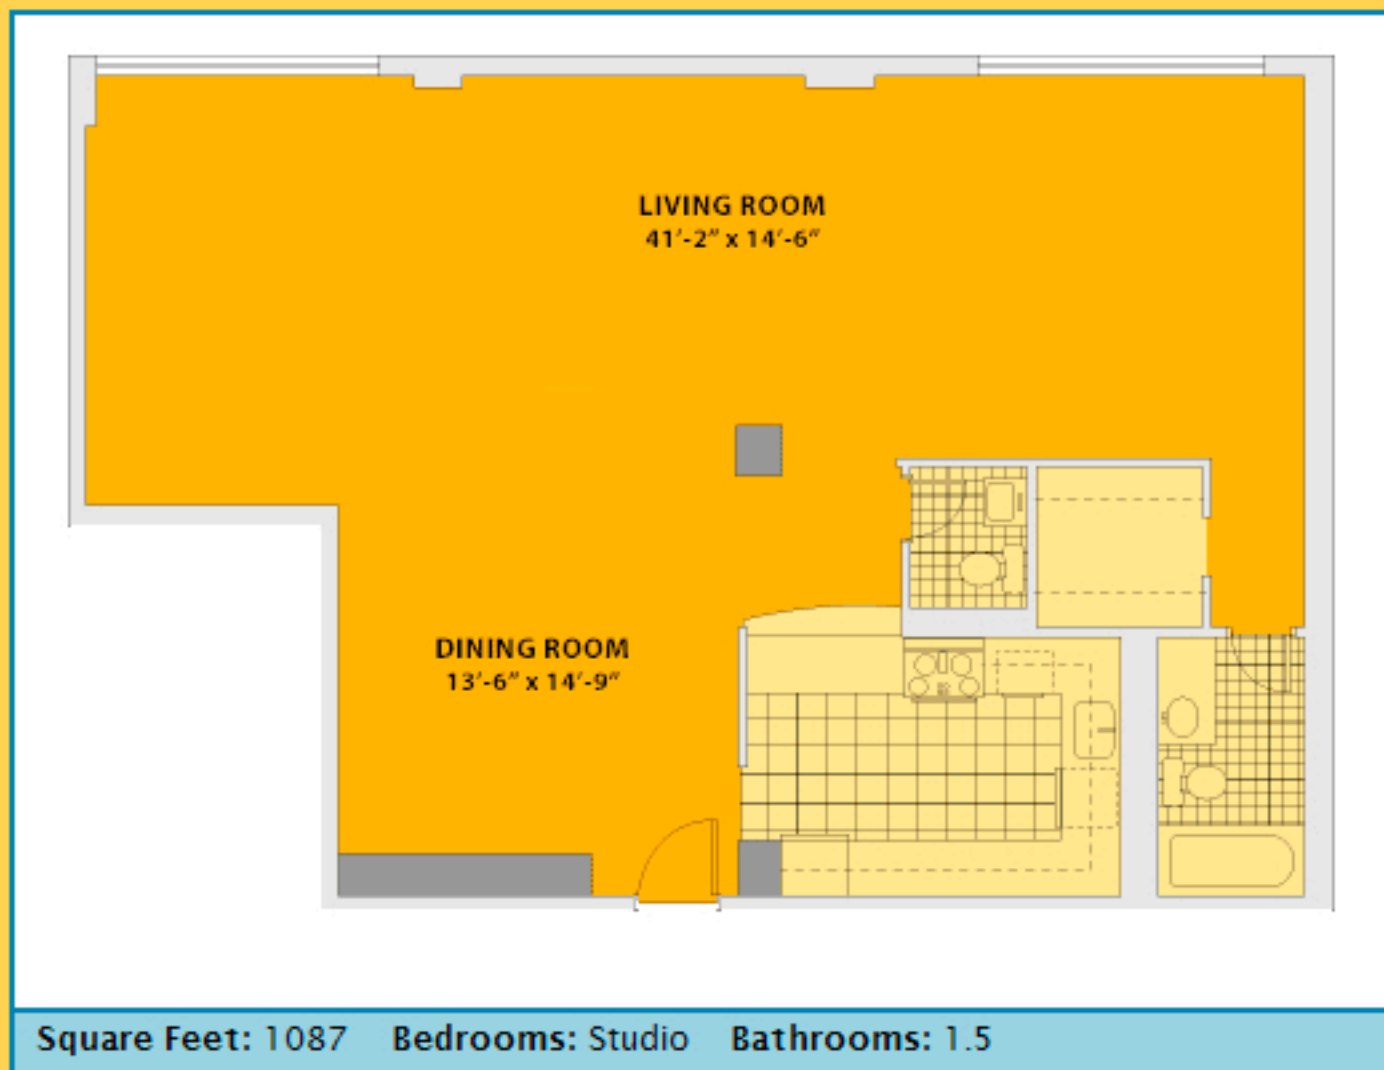

Lenox G

LENOX D

1 Bedroom | 1 Bath

SOUTH TOWER

923-1,026 total interior sq ft*

*All dimensions are approximate and square feet may vary per individual plan.

Drexel A

Square Feet: 602

Bedrooms: Studio

Bathrooms: 1

COLLINS A

3 Bedrooms | 3 Baths

SOUTH TOWER
2,050-2,347 total interior sq ft*

*All dimensions are approximate and square feet may vary per plan. Bathroom entry is subject to change per individual plan.

*All dimensions are approximate and square feet may vary per individual plan.

*All dimensions are approximate and square feet may vary per individual plan.

Drexel F

LENOX A

1 Bedroom | 1 Bath

SOUTH TOWER

953-1,026 total interior sq ft*

*All dimensions are approximate and square feet may vary per individual plan.

LENOX B

1 Bedroom | 1 Bath

SOUTH TOWER

737-876 total interior sq ft*

*All dimensions are approximate and square feet may vary per individual plan.