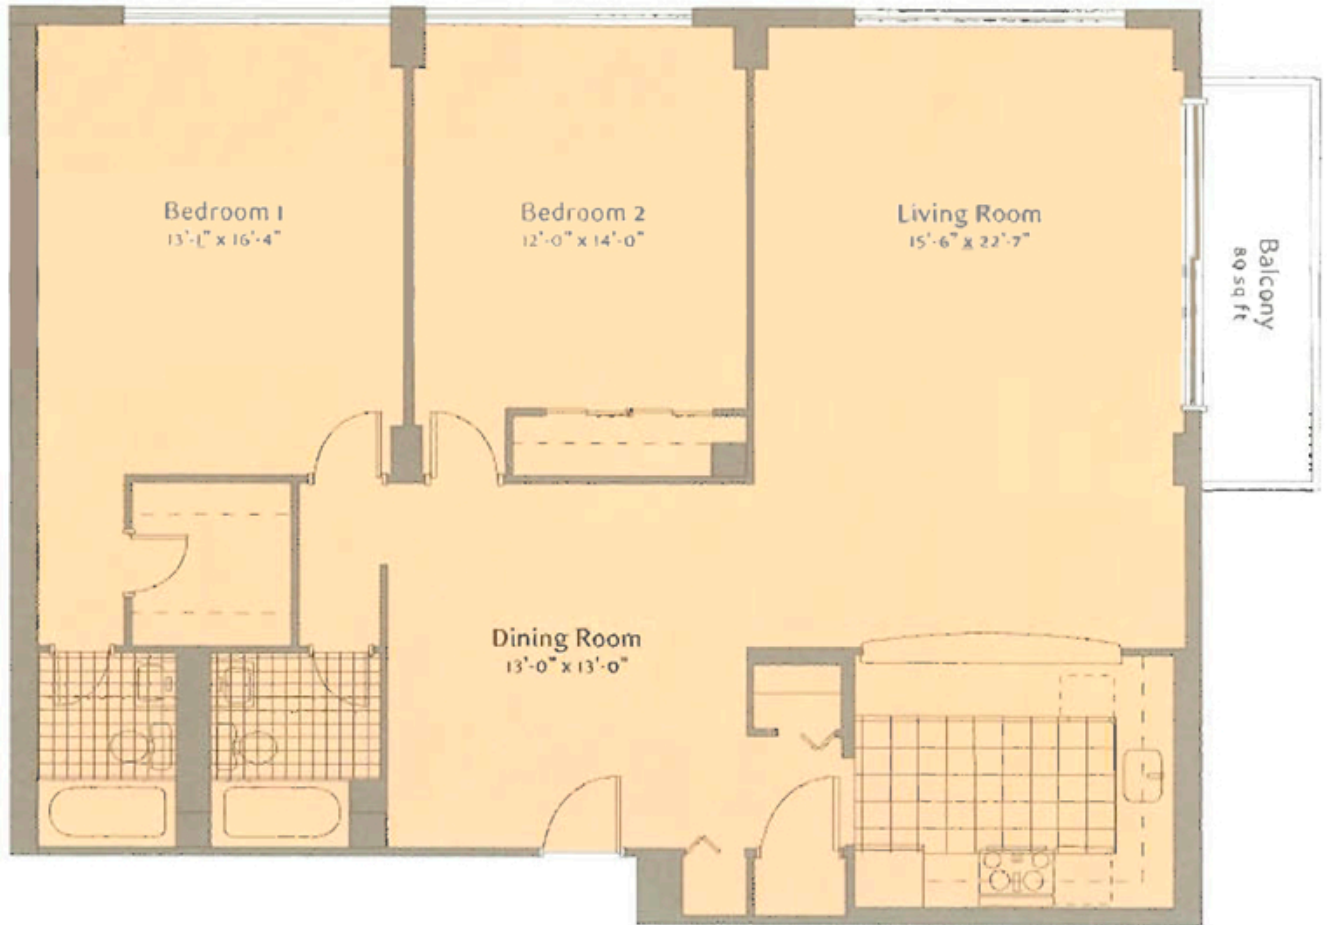

Lenox G

LENOX D

1 Bedroom | 1 Bath

SOUTH TOWER

923-1,026 total interior sq ft*

*All dimensions are approximate and square feet may vary per individual plan.

Drexel A

Square Feet: 602

Bedrooms: Studio

Bathrooms: 1

COLLINS A

3 Bedrooms | 3 Baths

SOUTH TOWER
2,050-2,347 total interior sq ft*

*All dimensions are approximate and square feet may vary per plan. Bathroom entry is subject to change per individual plan.

996-1,123 total interior sq ft*

*All dimensions are approximate and square feet may vary per individual plan.

Sheridan A

SHERIDAN B

2 Bedrooms | 2 Baths

SOUTH TOWER
1,057-1,177 total interior sq ft

*All dimensions are approximate and square feet may vary per individual plan.

SHERIDAN C

2 Bedrooms | 2 Bath

SOUTH TOWER
1,121-1,225 total square feet*

SHERIDAN D

2 Bedrooms | 2 Baths

SOUTH TOWER
1,251-1,361 total interior sq ft*

*All dimensions are approximate and square feet may vary per individual plan.