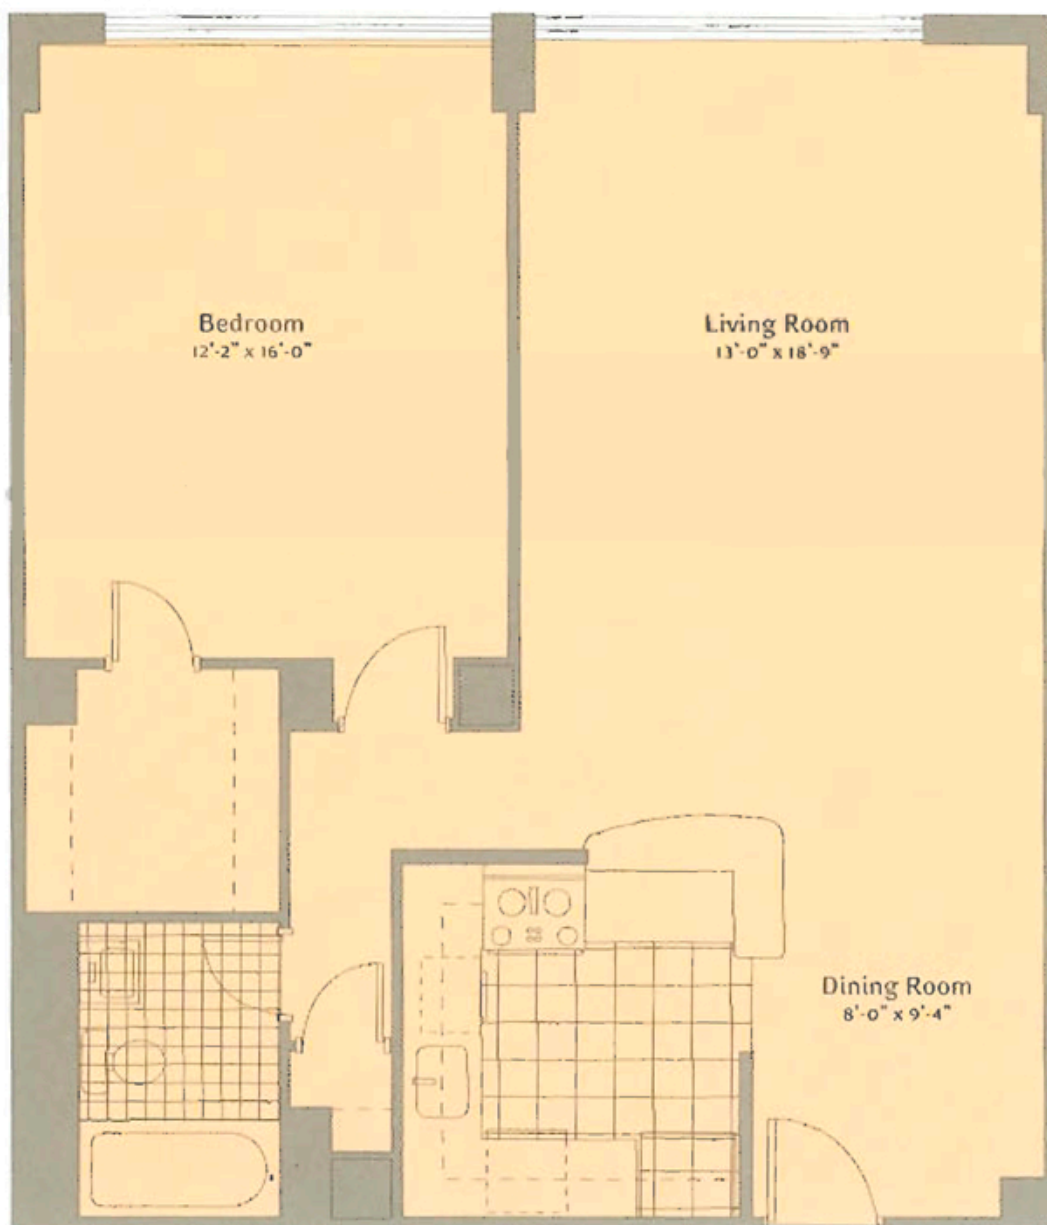

Lenox G

LENOX D

1 Bedroom | 1 Bath

SOUTH TOWER

923-1,026 total interior sq ft*

*All dimensions are approximate and square feet may vary per individual plan.

Drexel A

Square Feet: 602

Bedrooms: Studio

Bathrooms: 1

COLLINS A

3 Bedrooms | 3 Baths

SOUTH TOWER
2,050-2,347 total interior sq ft*

*All dimensions are approximate and square feet may vary per plan. Bathroom entry is subject to change per individual plan.

*All dimensions are approximate and square feet may vary per individual plan.

*All dimensions are approximate and square feet may vary per individual plan.

Drexel F

LENOX A

1 Bedroom | 1 Bath

SOUTH TOWER

953-1,026 total interior sq ft*

*All dimensions are approximate and square feet may vary per individual plan.

LENOX B

1 Bedroom | 1 Bath

SOUTH TOWER

737-876 total interior sq ft*

*All dimensions are approximate and square feet may vary per individual plan.