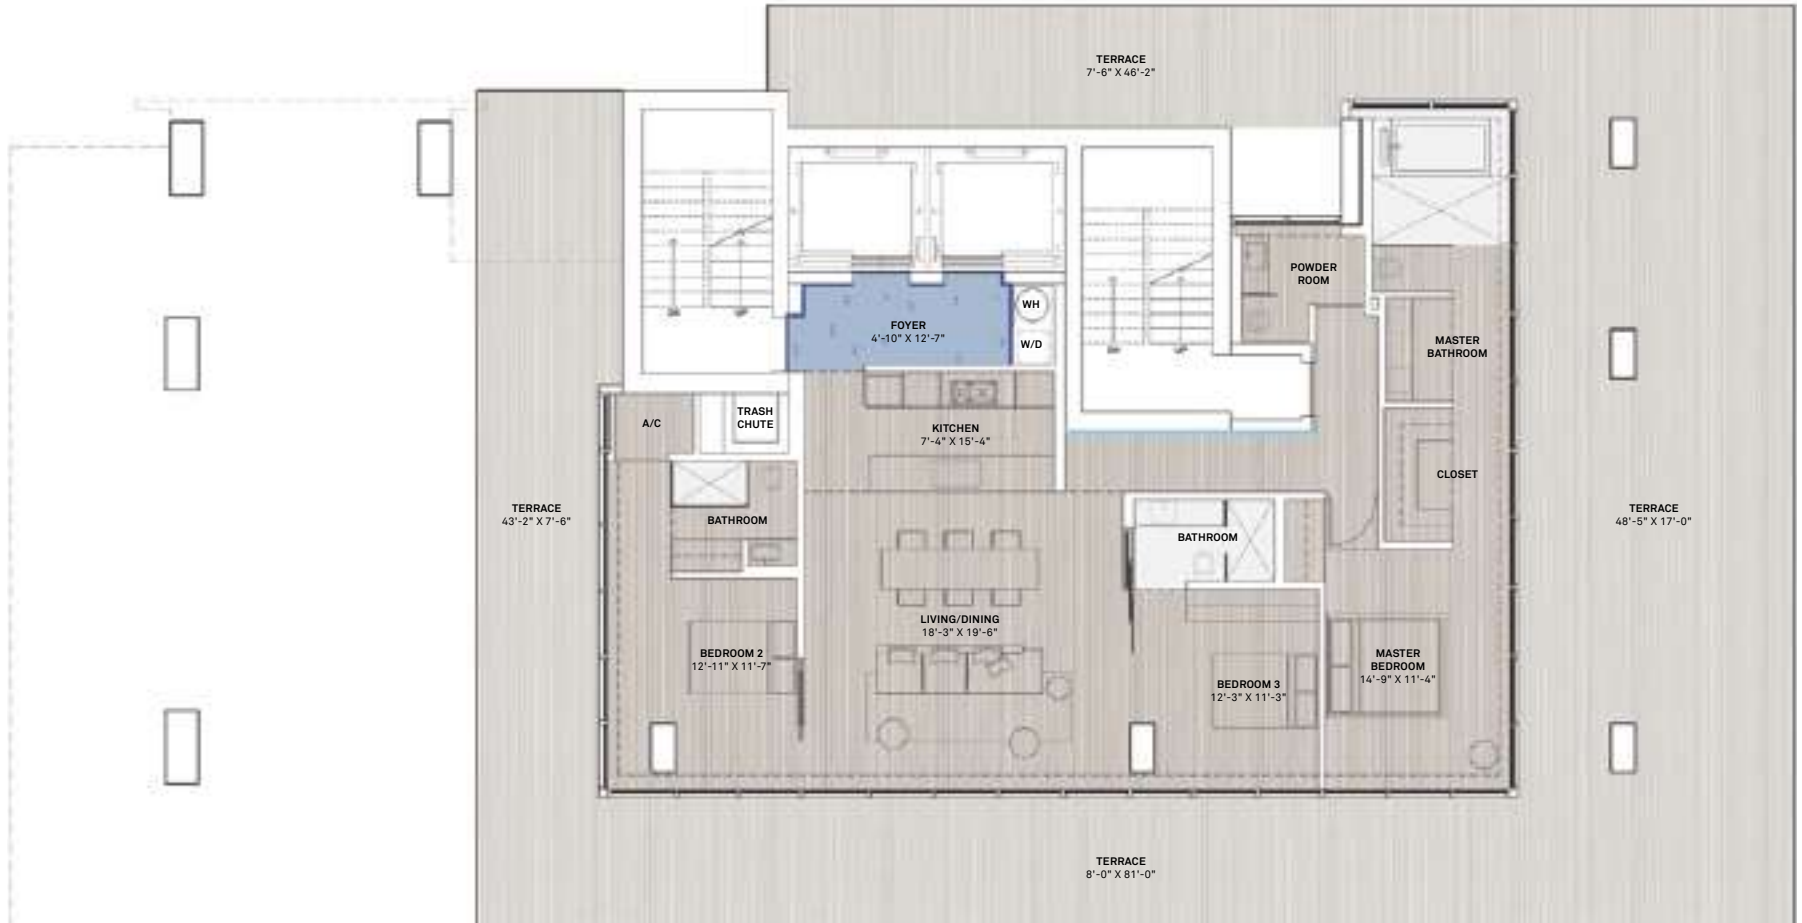

2 Bedroom
2.5 Bath

Total Areas	Sq. Ft
Internal	1,928
Terrace	2,175
Total	4,103

INTERIOR FLOOR: WALNUT SELECT WOOD_BRUSH FADED SILVERGREY

EXTERIOR FLOOR: PORTOFINO BROWN STONE_HONED AND FILLED

SPECIALTY WALL FINISH: 12 MM GREY CRACKLED MIRROR

3 Bedroom
3.5 bath

Total Areas	Sq. Ft
Internal	1,928
Terrace	2,175
Total	4,103

 INTERIOR FLOOR: WALNUT SELECT WOOD_BRUSH FADED SILVERGREY

 EXTERIOR FLOOR: PORTOFINO BROWN STONE_HONED AND FILLED

 SPECIALTY WALL FINISH: 12 MM GREY CRACKLED MIRROR

3 Bedroom
3.5 Bath

Total Areas	Sq. Ft
Internal	3,374
Terrace	1,984
Total	5,358

INTERIOR FLOOR: WALNUT SELECT WOOD_BRUSH FADED SILVERGREY

EXTERIOR FLOOR: PORTOFINO BROWN STONE_HONED AND FILLED

SPECIALTY WALL FINISH: 12 MM GREY CRACKLED MIRROR