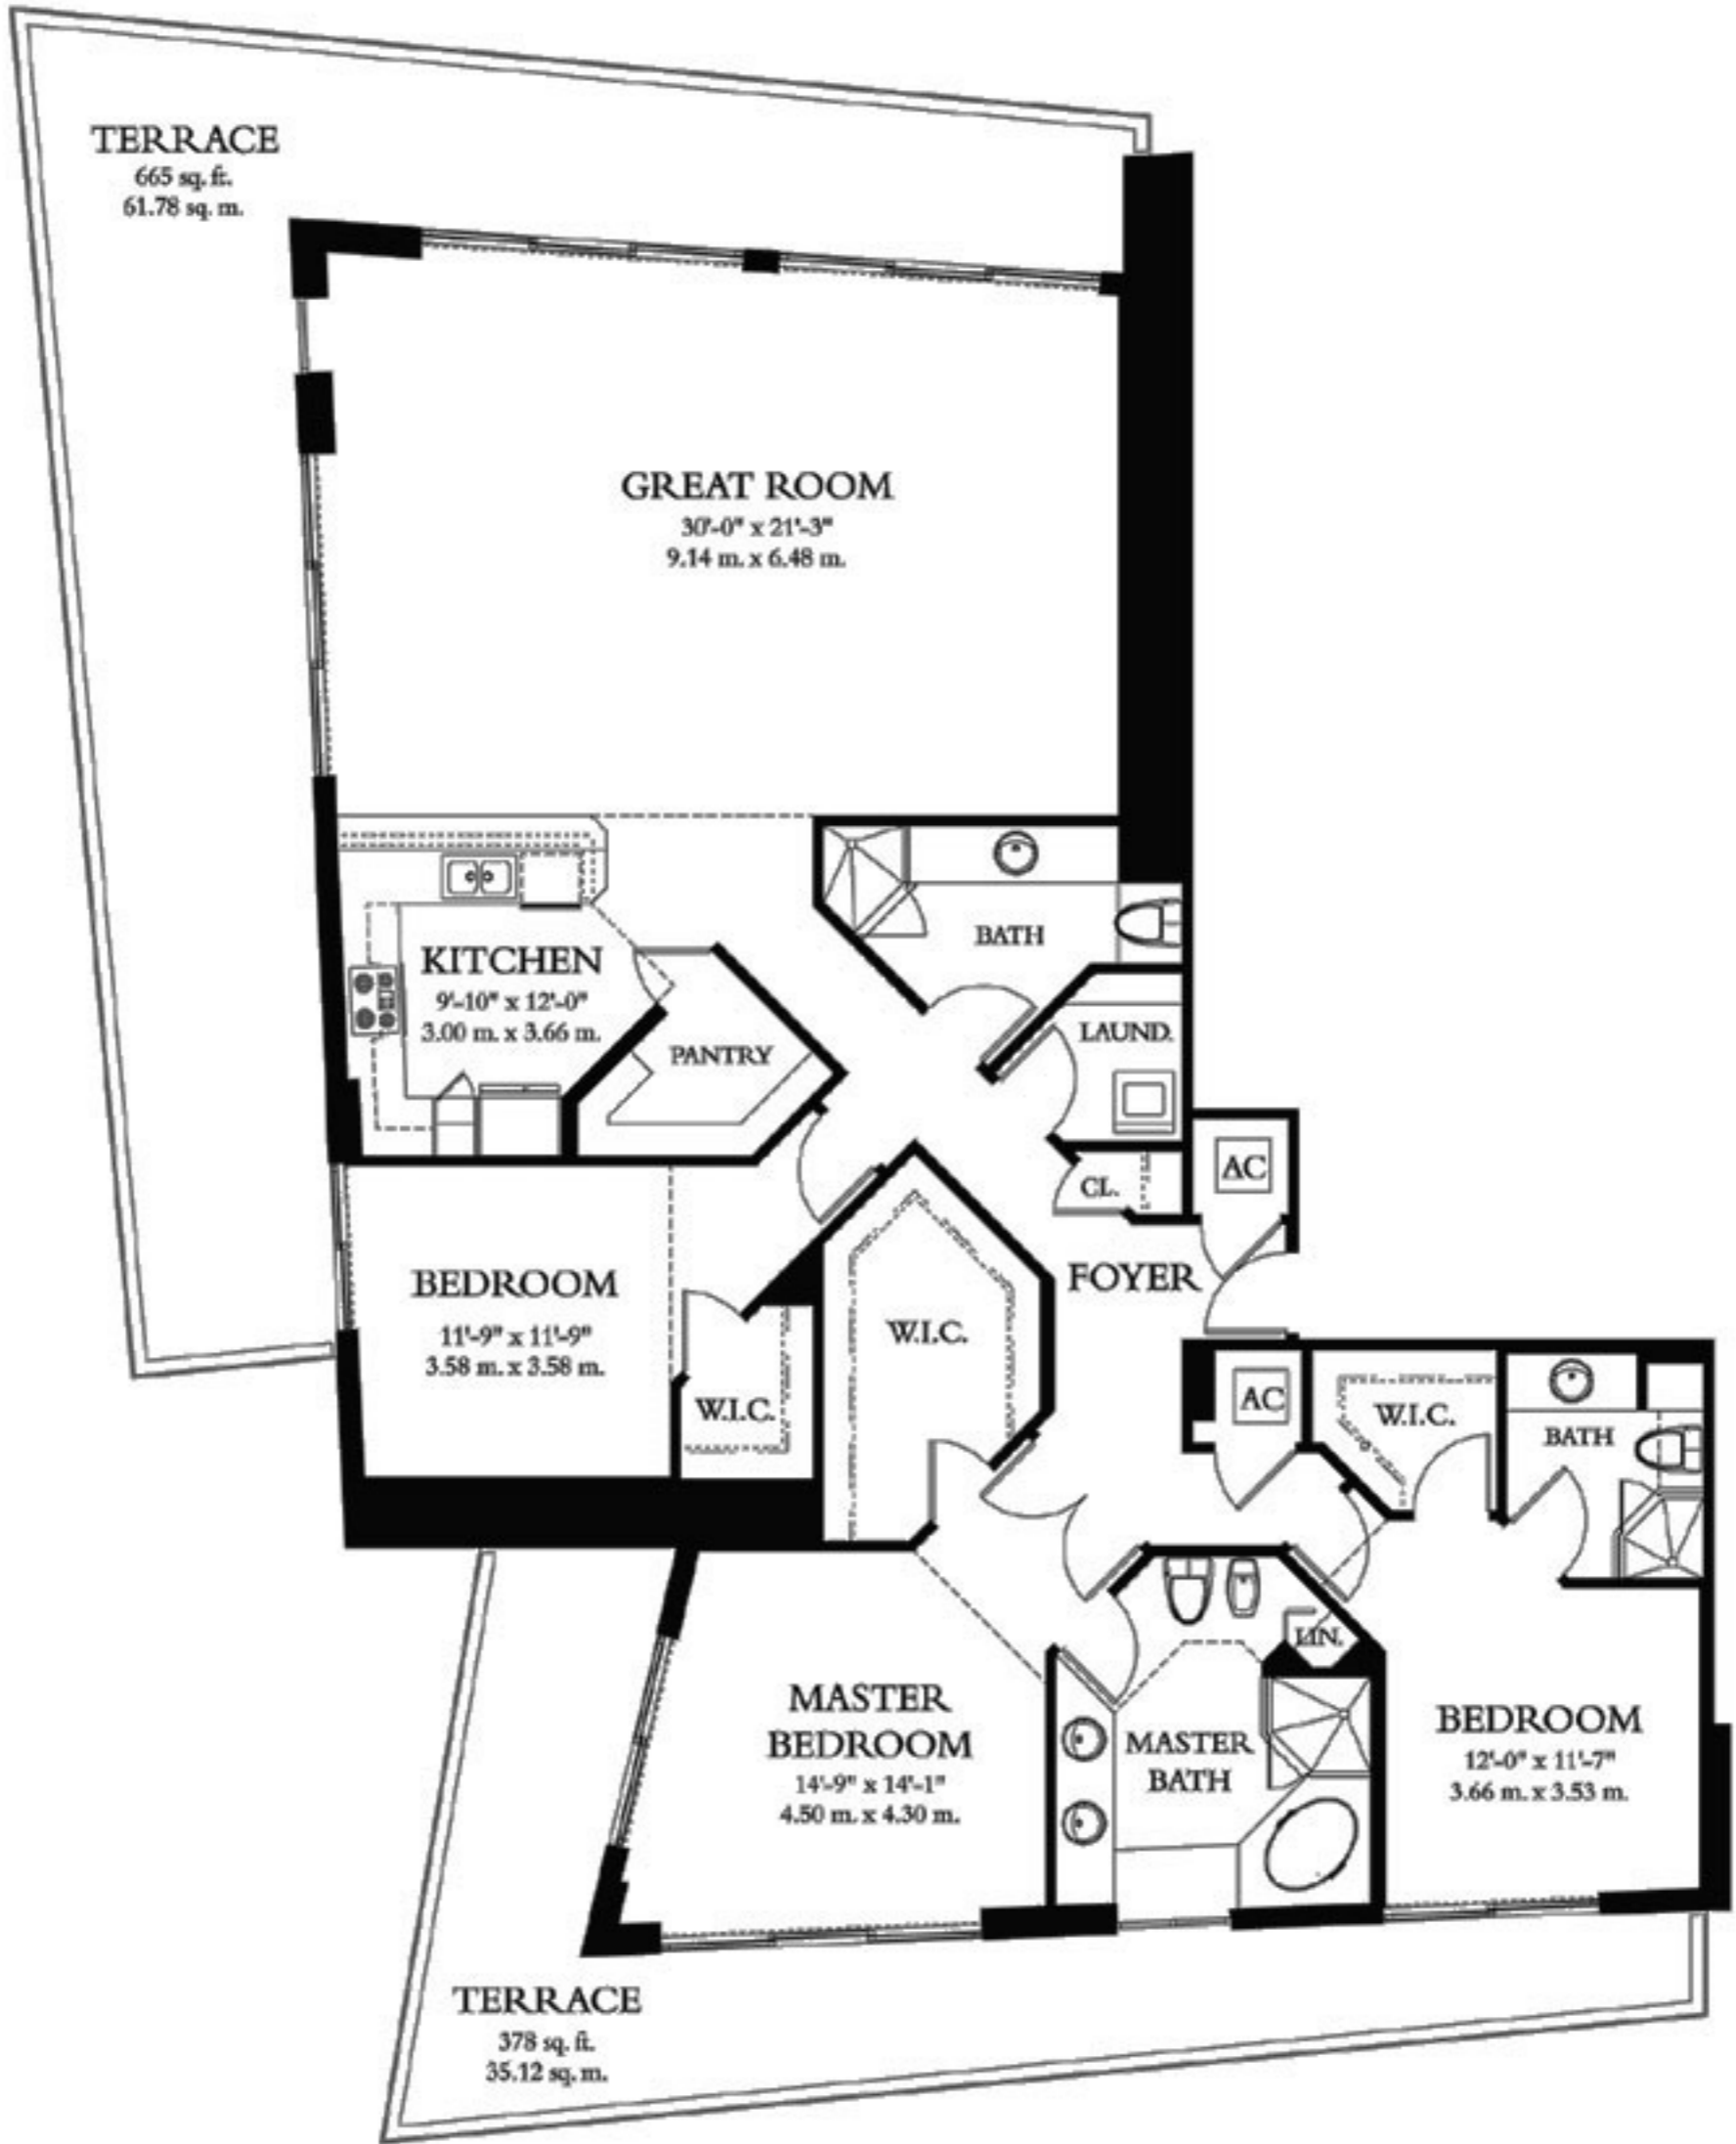

ALLEGRI

2 BEDROOM / 2 BATH

A/C ENCLOSED 1,477 SQ. FT.
TERRACE 665 SQ. FT.
2,142 TOTAL SQ. FT.

A/C ENCLOSED 137.22 SQ. M.
TERRACE 61.78 SQ. M.
199.00 TOTAL SQ. M.

RAFAEL

3 BEDROOM / 3 BATH / GREAT ROOM

A/C ENCLOSED 2,345 SQ. FT.
TERRACE 1,043 SQ. FT.
3,388 TOTAL SQ. FT.

A/C ENCLOSED 217.86 SQ. M.
TERRACE 96.90 SQ. M.
314.76 TOTAL SQ. M.

RAFAEL

3 BEDROOM / 3 BATH / GREAT ROOM

A/C ENCLOSED 2,345 SQ. FT.
TERRACE 1,043 SQ. FT.
3,388 TOTAL SQ. FT.

A/C ENCLOSED 217.86 SQ. M.
TERRACE 96.90 SQ. M.
314.76 TOTAL SQ. M.

CICERO

1 BEDROOM / 1 1/2 BATH

A/C ENCLOSED 850 SQ. FT.
TERRACE 378 SQ. FT.
1,228 TOTAL SQ. FT.

A/C ENCLOSED 78.97 SQ. M.
TERRACE 35.12 SQ. M.
114.09 TOTAL SQ. M.

BRAMANTE
2 BEDROOM / 2 BATH

A/C ENCLOSED 1,463 SQ. FT.
TERRACE 267 SQ. FT.
1,730 TOTAL SQ. FT.

A/C ENCLOSED 135.92 SQ. M.
TERRACE 24.18 SQ. M.
160.73 TOTAL SQ. M.