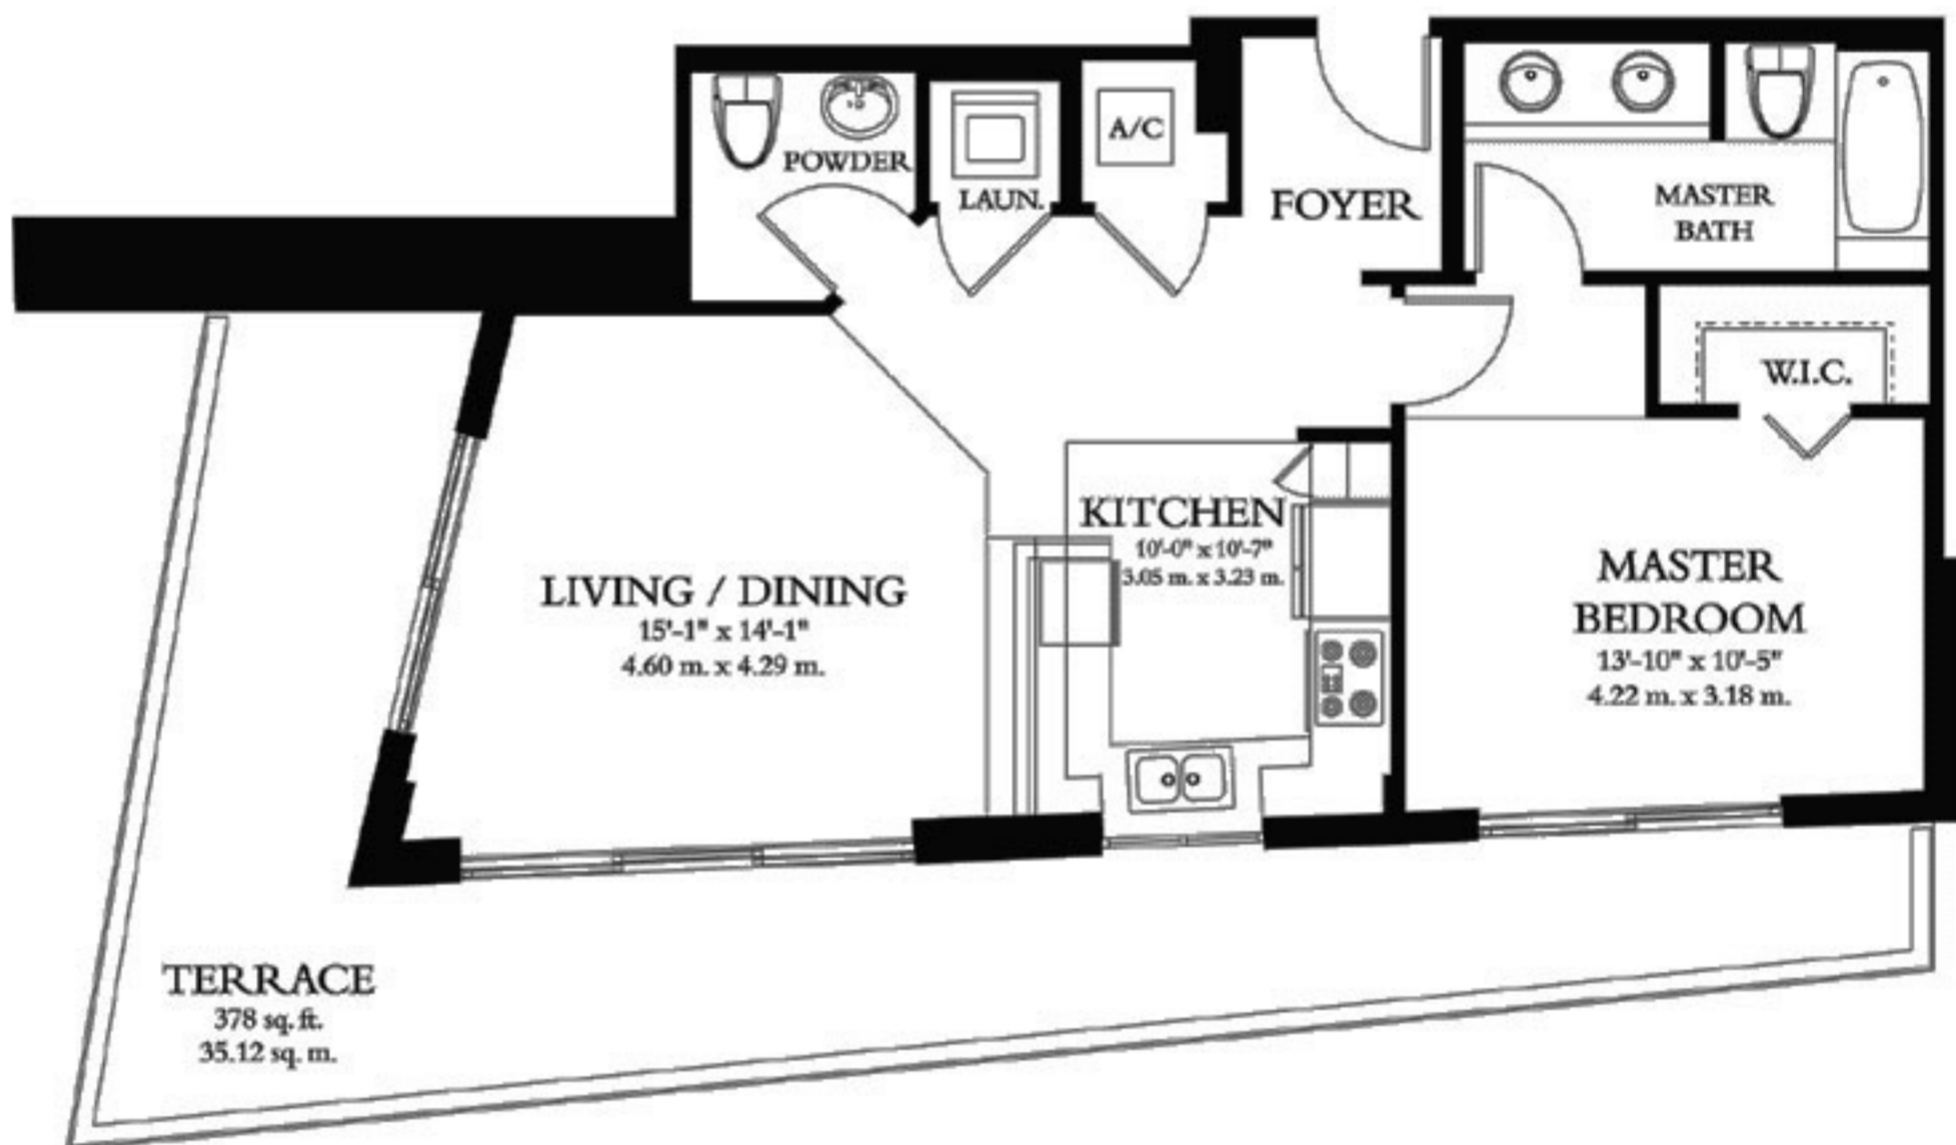

A/C ENCLOSED 217.86 SQ. M.
TERRACE 96.90 SQ. M.
314.76 TOTAL SQ. M.

RAFAEL

3 BEDROOM / 3 BATH / GREAT ROOM

A/C ENCLOSED 2,345 SQ. FT.
TERRACE 1,043 SQ. FT.
3,388 TOTAL SQ. FT.

A/C ENCLOSED 217.86 SQ. M.
TERRACE 96.90 SQ. M.
314.76 TOTAL SQ. M.

CICERO

1 BEDROOM / 1 1/2 BATH

A/C ENCLOSED 850 SQ. FT.
TERRACE 378 SQ. FT.
1,228 TOTAL SQ. FT.

A/C ENCLOSED 78.97 SQ. M.
TERRACE 35.12 SQ. M.
114.09 TOTAL SQ. M.

BRAMANTE
2 BEDROOM / 2 BATH

A/C ENCLOSED 1,463 SQ. FT.
TERRACE 267 SQ. FT.
1,730 TOTAL SQ. FT.

A/C ENCLOSED 135.92 SQ. M.
TERRACE 24.18 SQ. M.
160.73 TOTAL SQ. M.