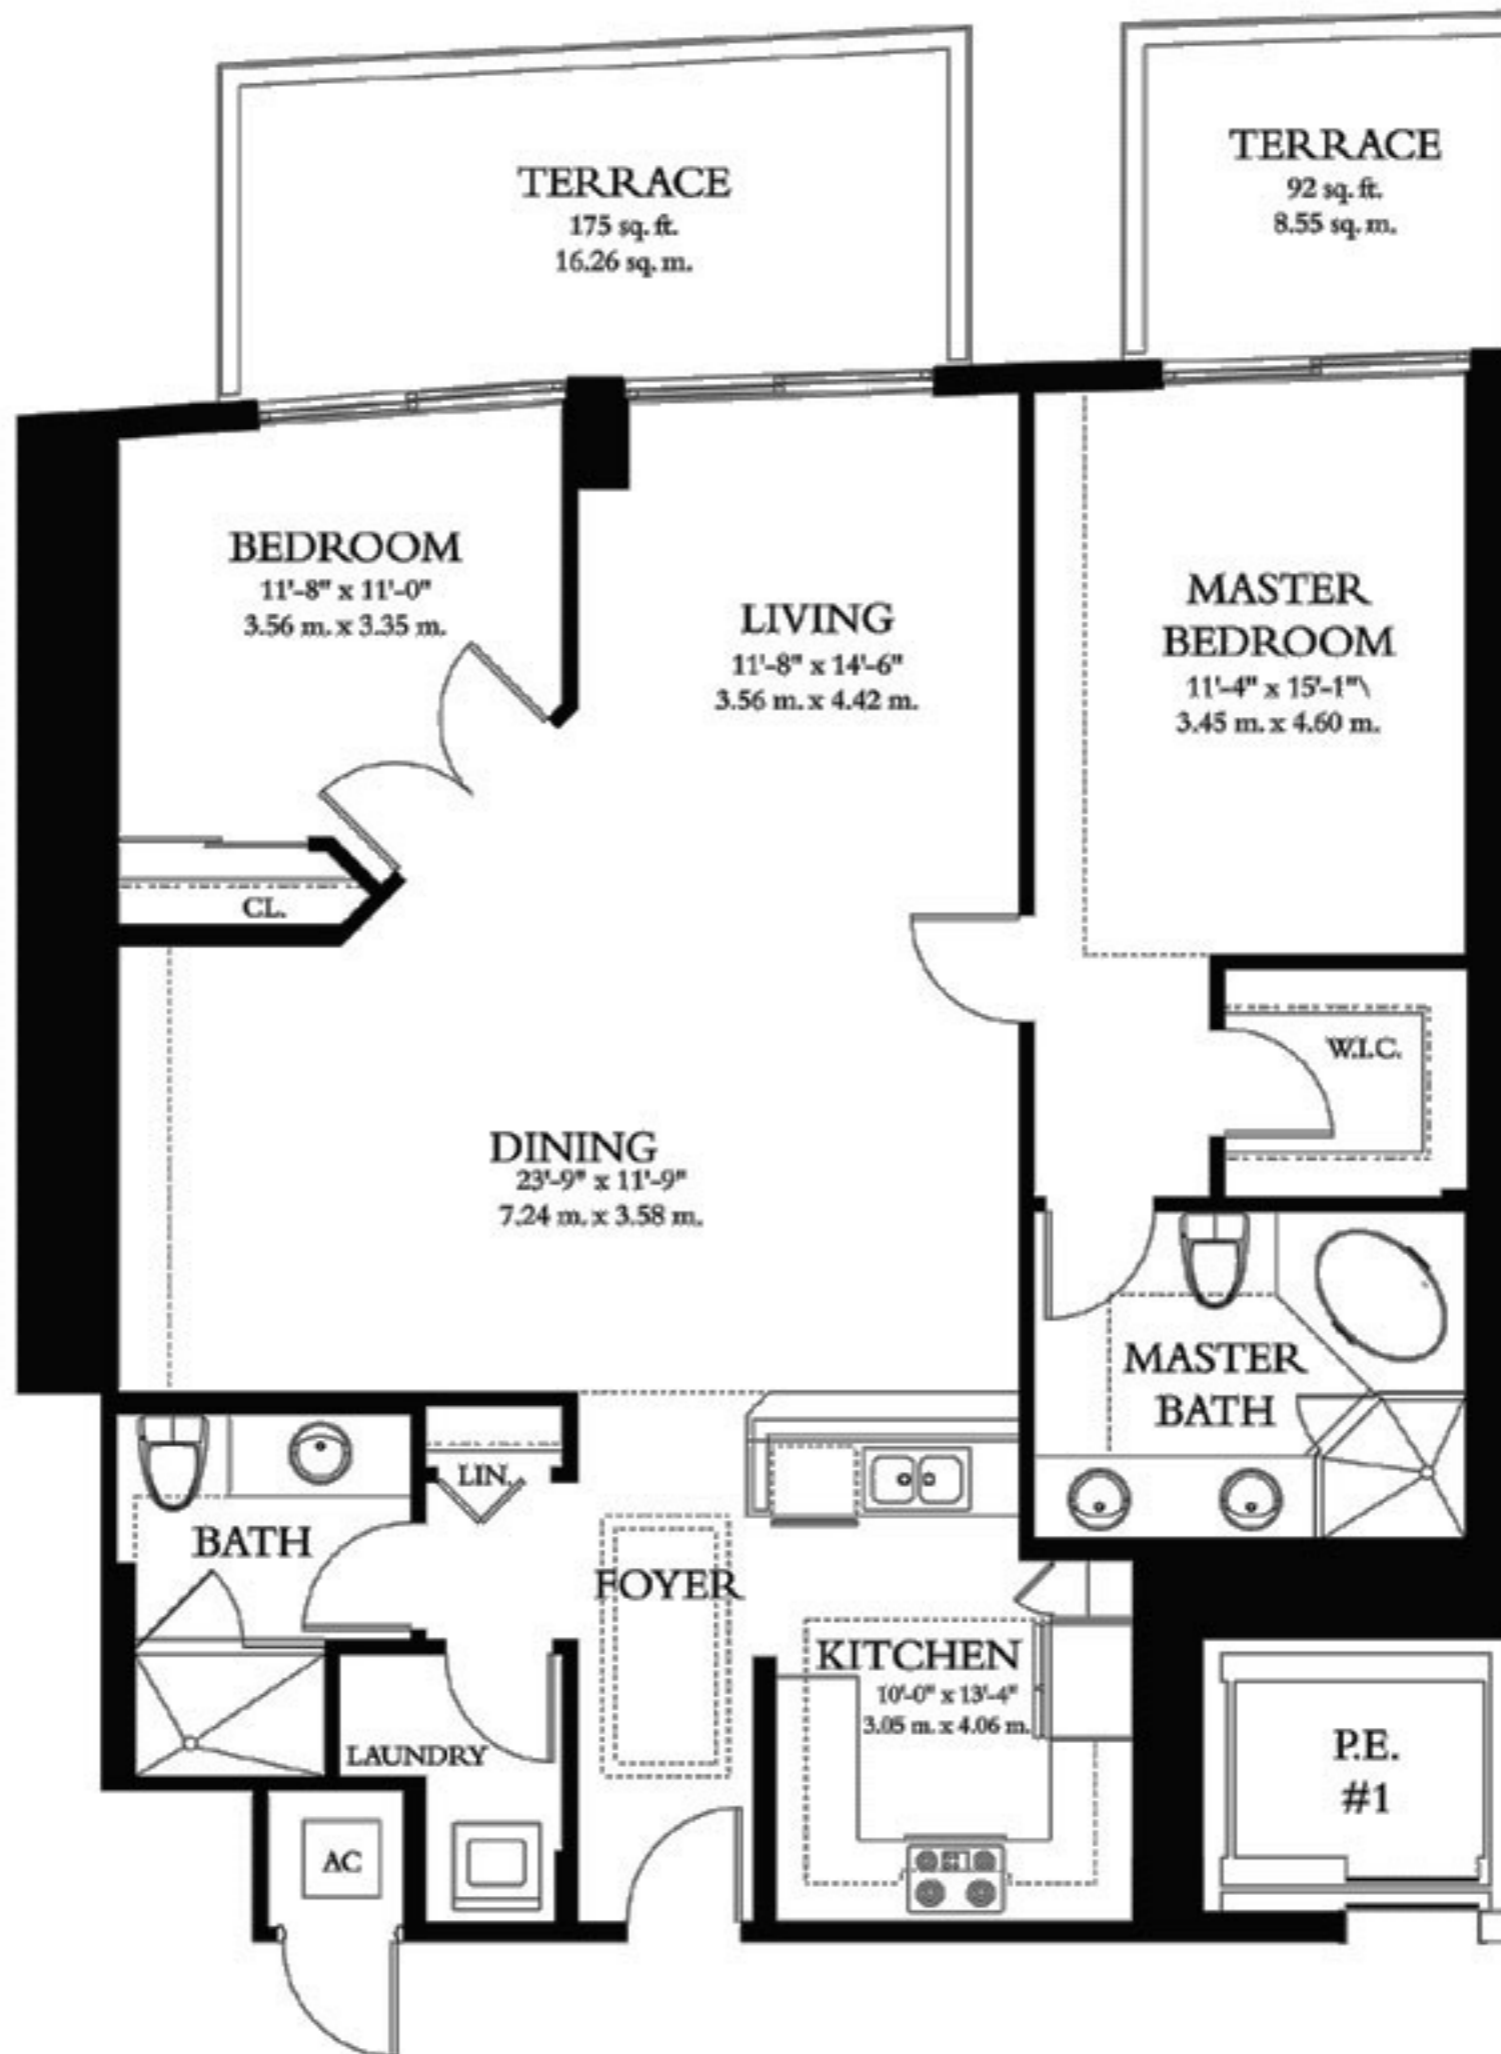

ALLEGRI

2 BEDROOM / 2 BATH

A/C ENCLOSED 1,477 SQ. FT.
TERRACE 665 SQ. FT.
2,142 TOTAL SQ. FT.

A/C ENCLOSED 137.22 SQ. M.
TERRACE 61.78 SQ. M.
199.00 TOTAL SQ. M.

RAFAEL

3 BEDROOM / 3 BATH / GREAT ROOM

A/C ENCLOSED 2,345 SQ. FT.
TERRACE 1,043 SQ. FT.
3,388 TOTAL SQ. FT.

A/C ENCLOSED 217.86 SQ. M.
TERRACE 96.90 SQ. M.
314.76 TOTAL SQ. M.

RAFAEL

3 BEDROOM / 3 BATH / GREAT ROOM

A/C ENCLOSED 2,345 SQ. FT.
TERRACE 1,043 SQ. FT.
3,388 TOTAL SQ. FT.

A/C ENCLOSED 217.86 SQ. M.
TERRACE 96.90 SQ. M.
314.76 TOTAL SQ. M.

CICERO

1 BEDROOM / 1 1/2 BATH

A/C ENCLOSED 850 SQ. FT.
TERRACE 378 SQ. FT.
1,228 TOTAL SQ. FT.

A/C ENCLOSED 78.97 SQ. M.
TERRACE 35.12 SQ. M.
114.09 TOTAL SQ. M.

BRAMANTE
2 BEDROOM / 2 BATH

A/C ENCLOSED 1,463 SQ. FT.
TERRACE 267 SQ. FT.
1,730 TOTAL SQ. FT.

A/C ENCLOSED 135.92 SQ. M.
TERRACE 24.18 SQ. M.
160.73 TOTAL SQ. M.