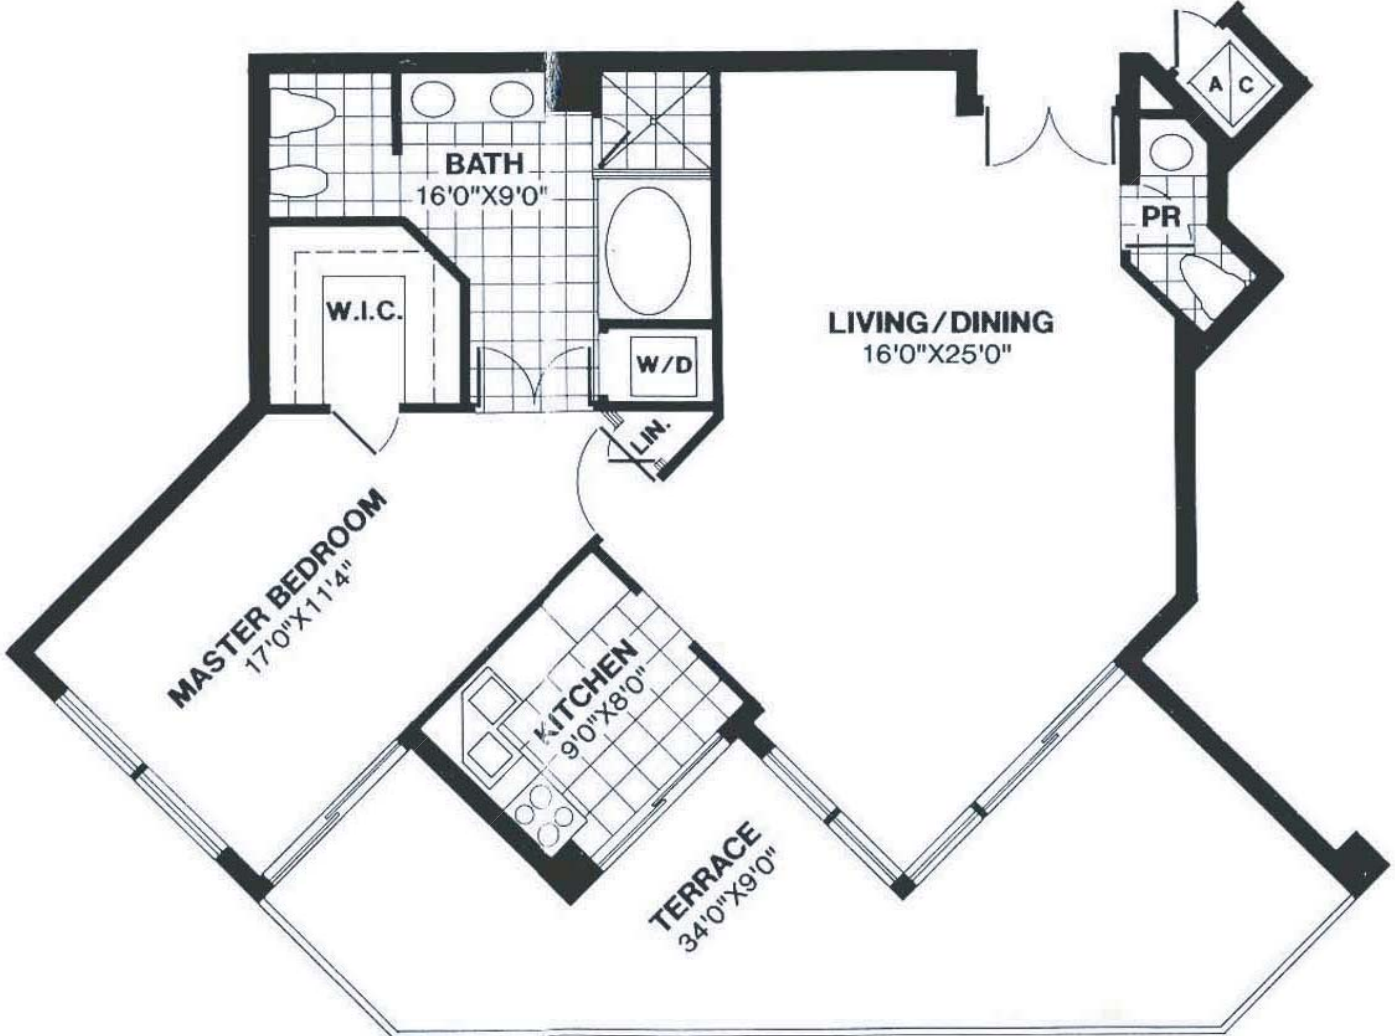

DIAMOND TRILLION
 Corner – 3 bedroom / 3 bath

DIAMOND MARQUISE
2 bedroom, plus den / 2 bath

DIAMOND PEAR
 Corner – 3 bedroom / 2 1/2 bath

RUBY

1 bedroom / 1 1/2 bath

All dimensions are approximate and all floor plans and development plans are subject to change without notice.

STAR SAPPHIRE
 Corner – 2 bedroom / 2 bath

All dimensions are approximate and all floor plans and development plans are subject to change without notice.

EMERALD

Corner – 2 bedroom / 2 bath

OPAL
2 bedroom / 2 bath

All dimensions are approximate and all floor plans and development plans are subject to change without notice.