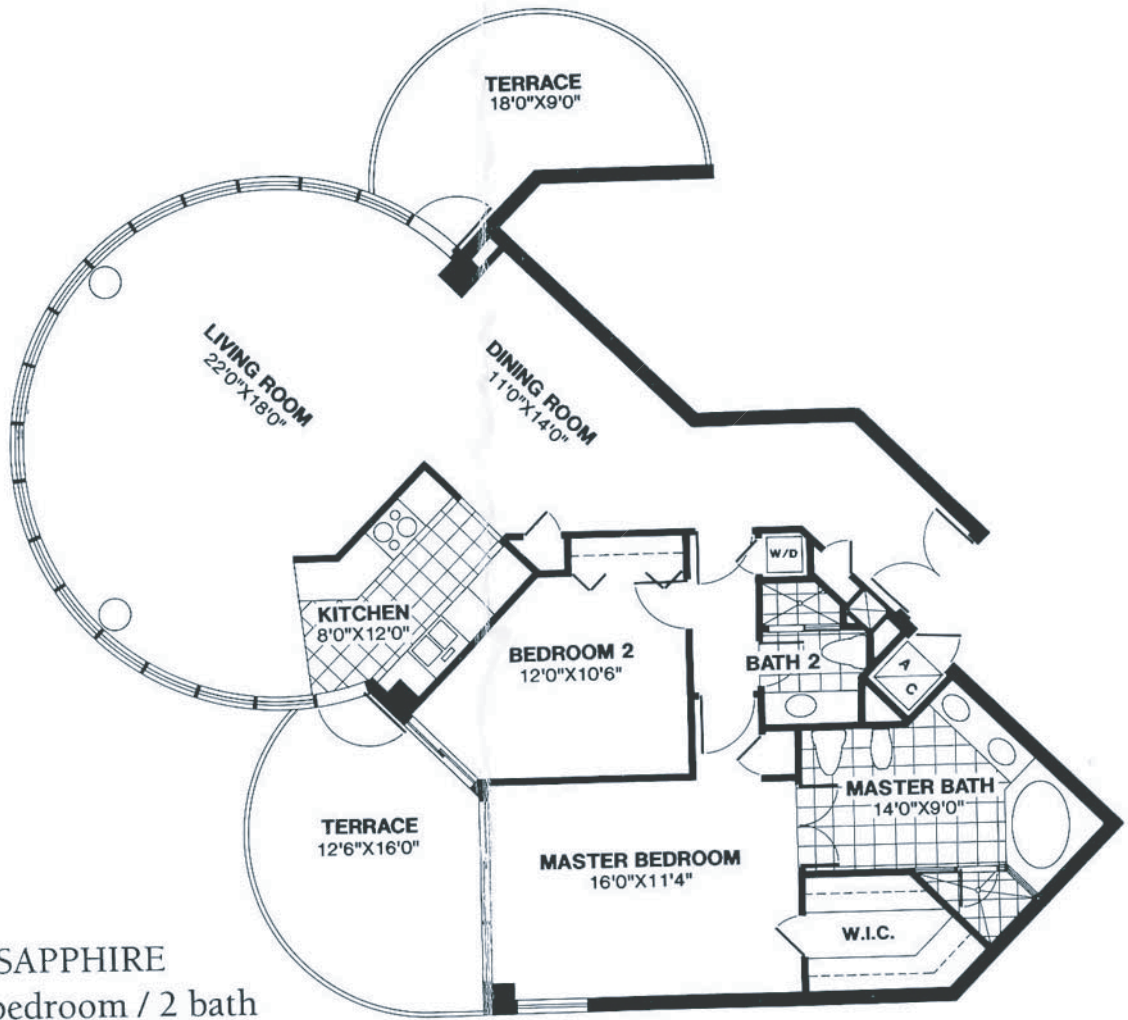

DIAMOND TRILLION
 Corner – 3 bedroom / 3 bath

DIAMOND MARQUISE
2 bedroom, plus den / 2 bath

DIAMOND PEAR
 Corner – 3 bedroom / 2 1/2 bath

RUBY

1 bedroom / 1 1/2 bath

All dimensions are approximate and all floor plans and development plans are subject to change without notice.

STAR SAPPHIRE
 Corner – 2 bedroom / 2 bath

All dimensions are approximate and all floor plans and development plans are subject to change without notice.

EMERALD

Corner – 2 bedroom / 2 bath

OPAL
2 bedroom / 2 bath

All dimensions are approximate and all floor plans and development plans are subject to change without notice.