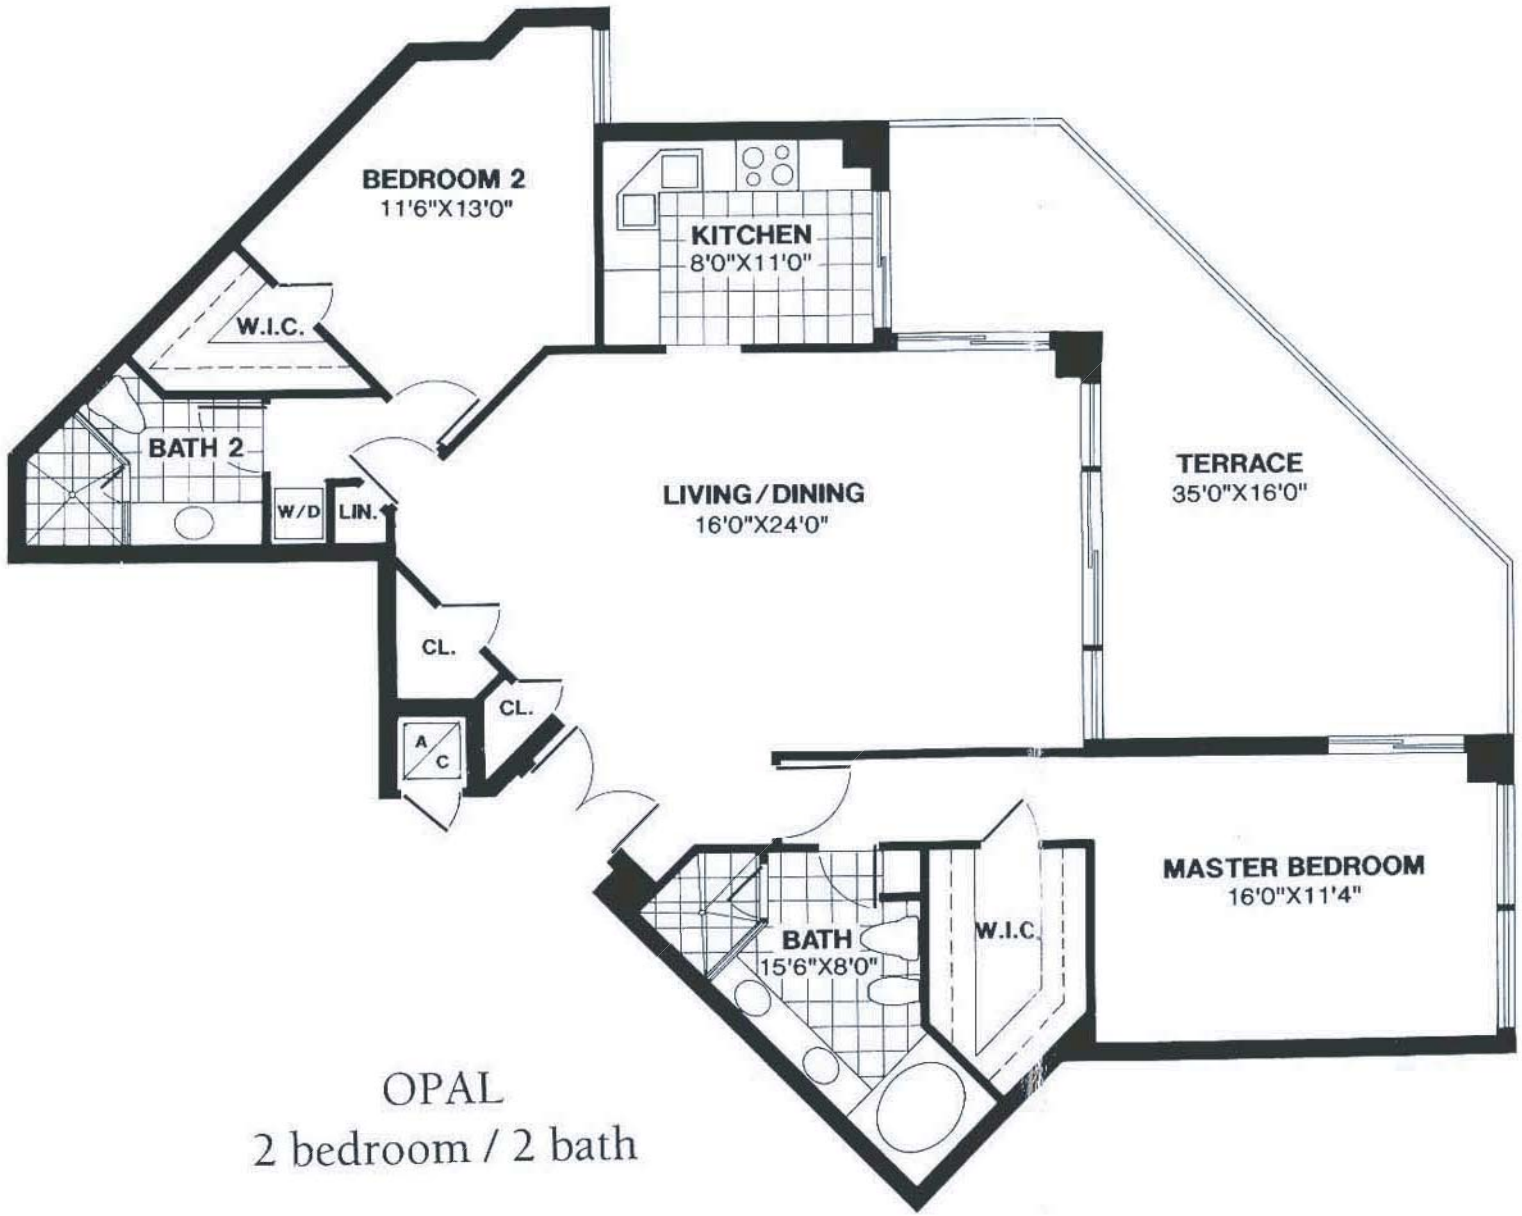

DIAMOND TRILLION
 Corner – 3 bedroom / 3 bath

DIAMOND MARQUISE
2 bedroom, plus den / 2 bath

DIAMOND PEAR
 Corner – 3 bedroom / 2 1/2 bath

RUBY

1 bedroom / 1 1/2 bath

All dimensions are approximate and all floor plans and development plans are subject to change without notice.

STAR SAPPHIRE
 Corner – 2 bedroom / 2 bath

All dimensions are approximate and all floor plans and development plans are subject to change without notice.

EMERALD

Corner – 2 bedroom / 2 bath

OPAL
2 bedroom / 2 bath

All dimensions are approximate and all floor plans and development plans are subject to change without notice.