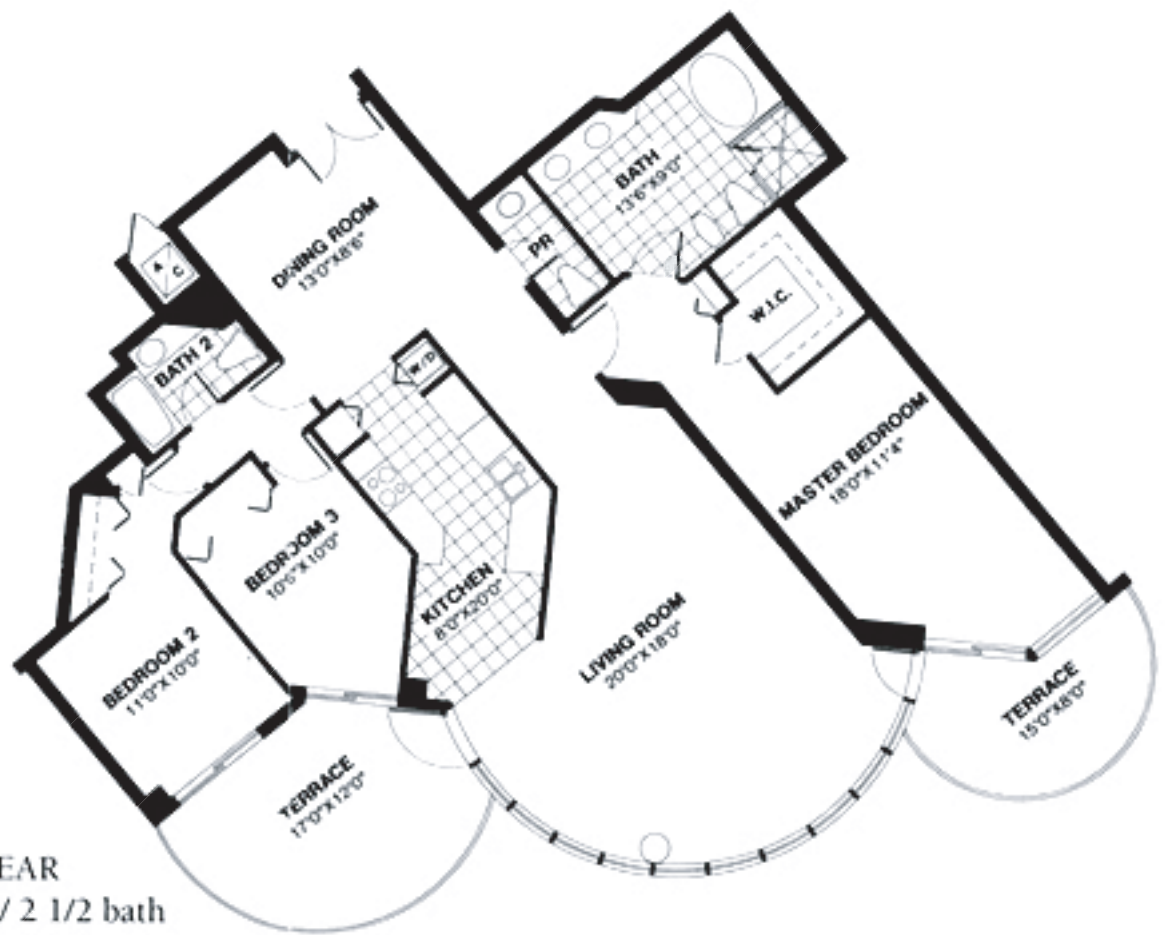

DIAMOND TRILLION
 Corner – 3 bedroom / 3 bath

DIAMOND MARQUISE
2 bedroom, plus den / 2 bath

DIAMOND PEAR
 Corner – 3 bedroom / 2 1/2 bath

RUBY

1 bedroom / 1 1/2 bath

All dimensions are approximate and all floor plans and development plans are subject to change without notice.

STAR SAPPHIRE
 Corner – 2 bedroom / 2 bath

All dimensions are approximate and all floor plans and development plans are subject to change without notice.

EMERALD

Corner – 2 bedroom / 2 bath

OPAL
2 bedroom / 2 bath

All dimensions are approximate and all floor plans and development plans are subject to change without notice.