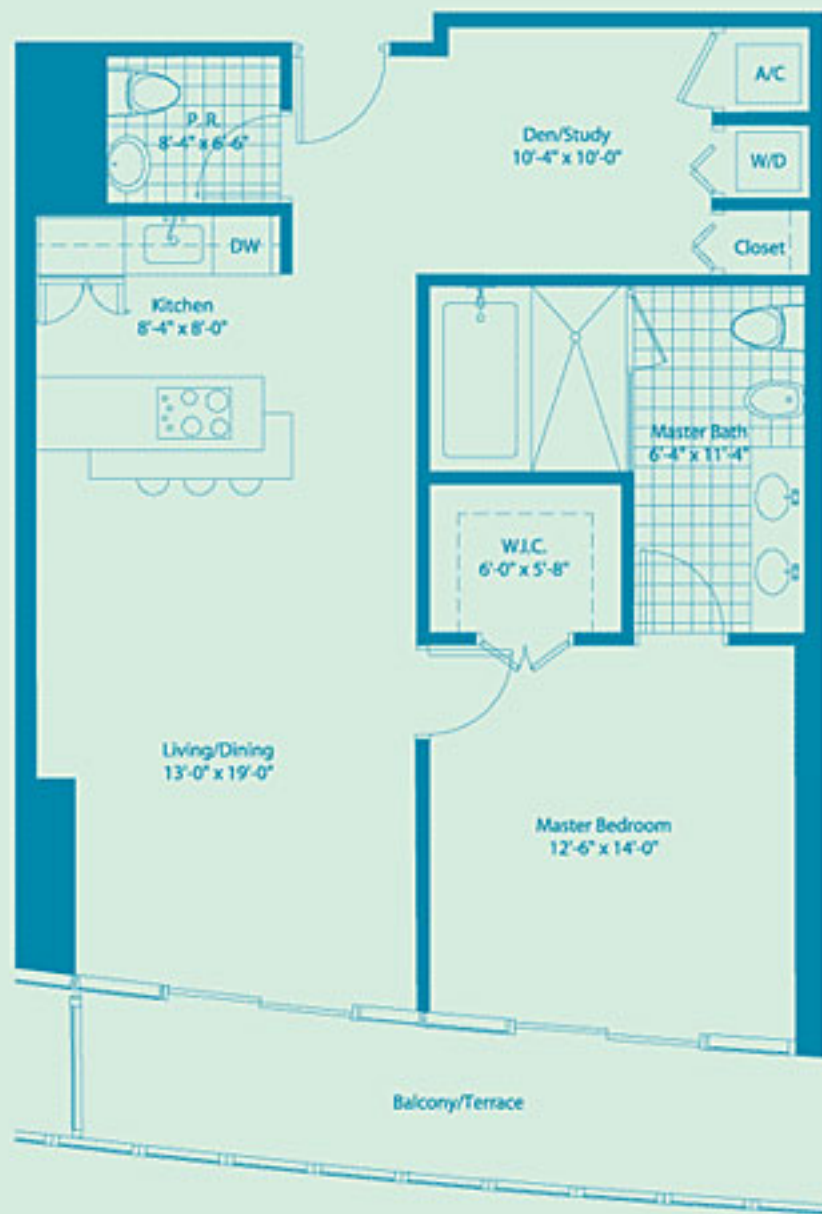

UNIT B3

2 Bedroom / 2.5 Bath

Living Area 1,327 SF

Balcony 153 SF

Total 1,487 SF 138 m²

UNIT A2

1 Bedroom + Den / 1.5 Bath

Living Area 940 SF

Balcony 146 SF

Total 1,086 SF 101 m²

UNIT B4

2 Bedroom / 2.5 Bath

Living Area 1,299 SF

Balcony 168 SF

Total 1,467 SF 136 m²

UNIT B5A

1 Bedroom / 2 Bath

Living Area 1,317 SF

Balcony 218 SF

Total 1,535 SF 143 m²

UNIT A3

1 Bedroom / 1.5 Bath

Living Area 843 SF

Balcony 143 SF

Total 986 SF 92 m²

UNIT B2A

2 Bedroom / 2 Bath

Living Area 1,217 SF

Balcony 138 SF

Total 1,355 SF 126 m²

UNIT B1

2 Bedroom / 2 Bath