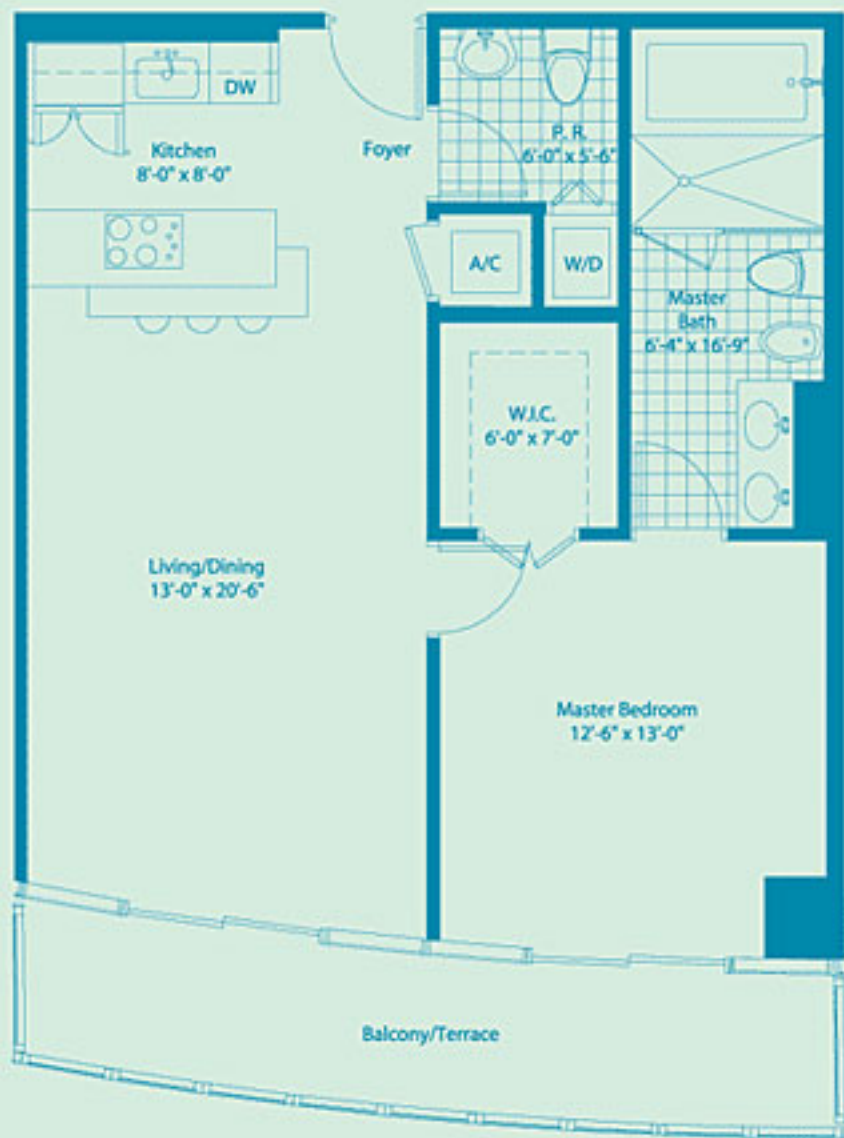

UNIT B3

2 Bedroom / 2.5 Bath

Living Area 1,327 SF

Balcony 153 SF

Total 1,487 SF 138 m²

UNIT A2

1 Bedroom + Den / 1.5 Bath

Living Area 940 SF

Balcony 146 SF

Total 1,086 SF 101 m²

UNIT B4

2 Bedroom / 2.5 Bath

Living Area 1,299 SF

Balcony 168 SF

Total 1,467 SF 136 m²

UNIT B5A

1 Bedroom / 2 Bath

Living Area 1,317 SF

Balcony 218 SF

Total 1,535 SF 143 m²

UNIT A3

1 Bedroom / 1.5 Bath

Living Area 843 SF

Balcony 143 SF

Total 986 SF 92 m²

UNIT B2A

2 Bedroom / 2 Bath

Living Area 1,217 SF

Balcony 138 SF

Total 1,355 SF 126 m²

UNIT B1

2 Bedroom / 2 Bath