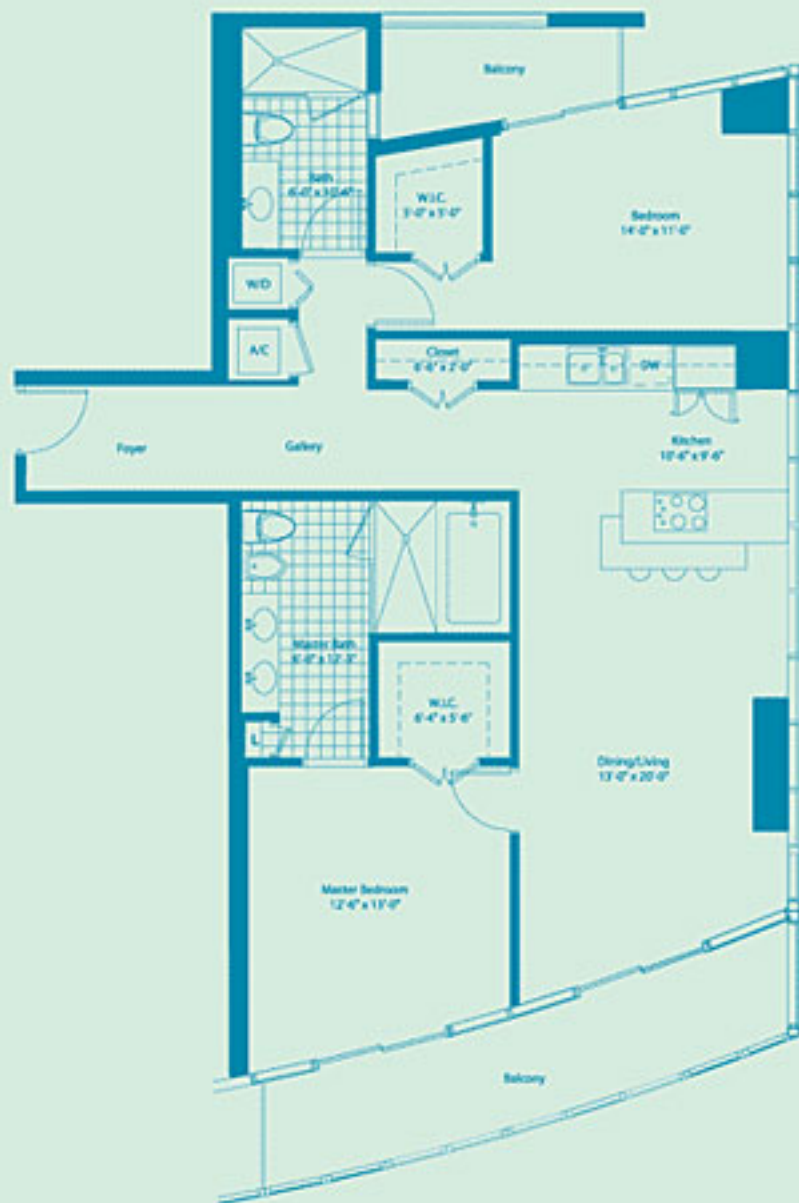

UNIT B3

2 Bedroom / 2.5 Bath

Living Area 1,327 SF

Balcony 153 SF

Total 1,487 SF 138 m²

UNIT A2

1 Bedroom + Den / 1.5 Bath

Living Area 940 SF

Balcony 146 SF

Total 1,086 SF 101 m²

UNIT B4

2 Bedroom / 2.5 Bath

Living Area 1,299 SF

Balcony 168 SF

Total 1,467 SF 136 m²

UNIT B5A

1 Bedroom / 2 Bath

Living Area 1,317 SF

Balcony 218 SF

Total 1,535 SF 143 m²

UNIT A3

1 Bedroom / 1.5 Bath

Living Area 843 SF

Balcony 143 SF

Total 986 SF 92 m²

UNIT B2A

2 Bedroom / 2 Bath

Living Area 1,217 SF

Balcony 138 SF

Total 1,355 SF 126 m²

UNIT B1

2 Bedroom / 2 Bath