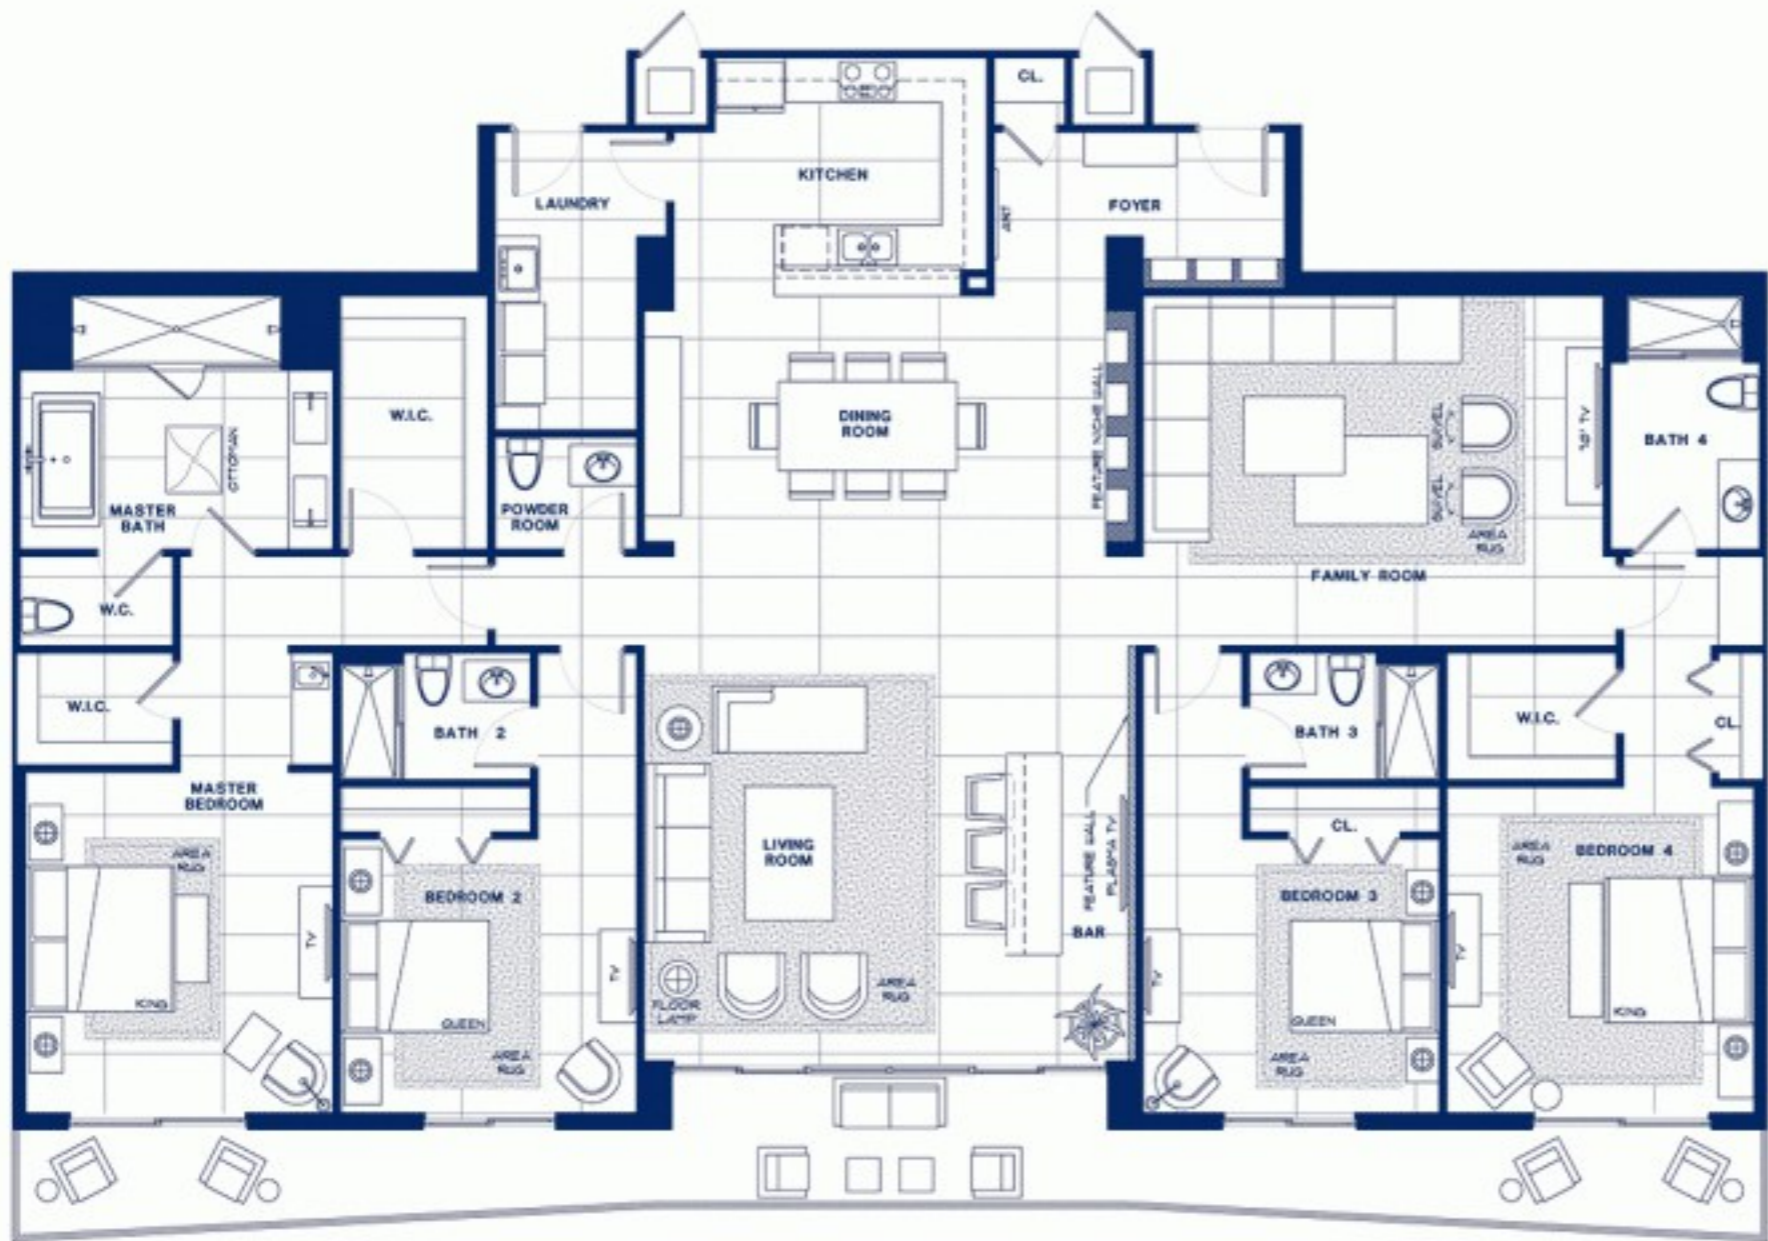

Parque Towers - Unit A - Furniture Floor Plan

Scale: 1/4" = 1'-0"

Bedroom #3 - Alternate layout
 Scale: 1/4" = 1'-0"

Parque Towers - Unit B - Furniture Floor Plan
 Scale: 1/4" = 1'-0"

Family Room - Alternate Theater Option
 Scale: 1/4" = 1'-0"

Bedroom 4 - Alternate Layout
 Scale: 1/4" = 1'-0"

Parque Towers - Model Unit D - Furniture Floor Plan

Scale: 1/4" = 1'-0"