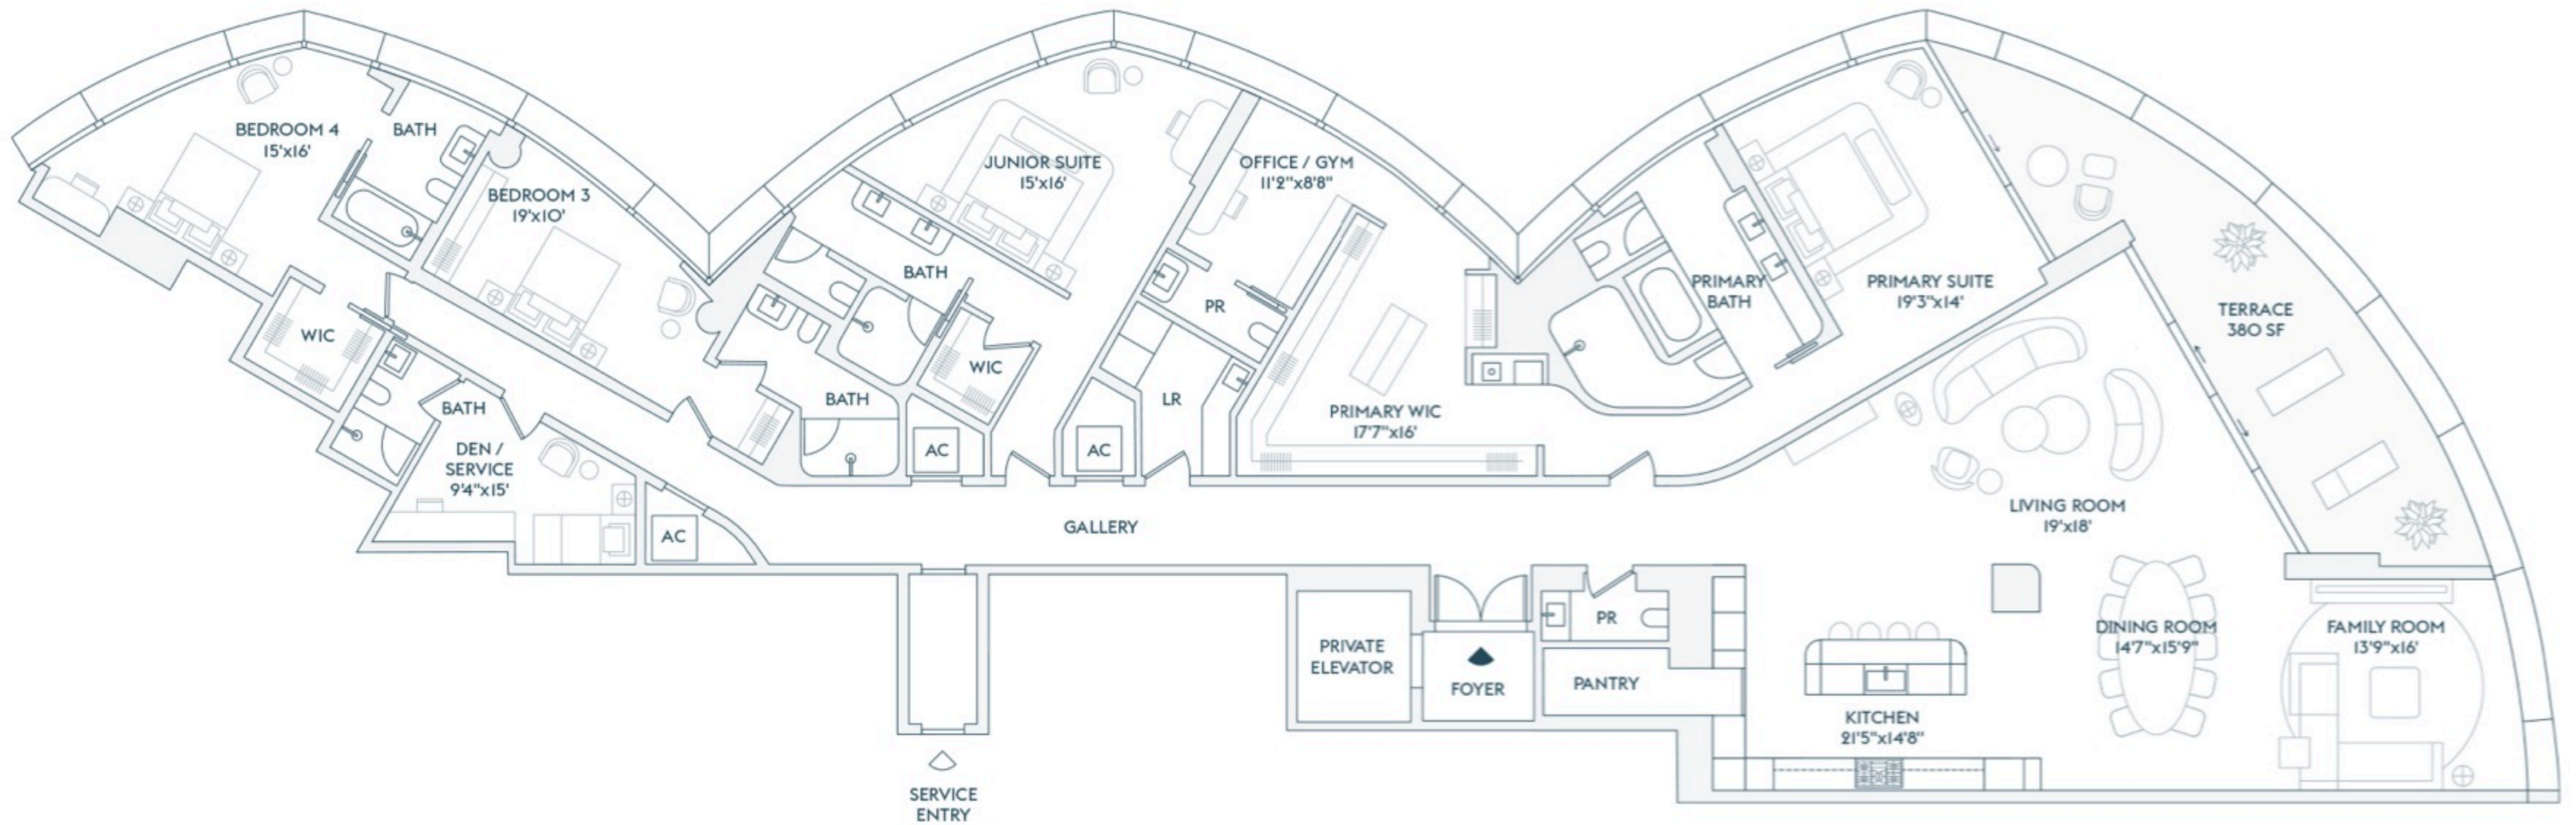

RIVAGE

BAL HARBOUR

RESIDENCE

A

FLOORS

3-21

4 BEDROOMS
5 BATHROOMS
2 POWDER ROOMS
DEN / SERVICE
OFFICE / GYM

INTERIOR
4,810 SF | 446.5 SQM

EXTERIOR
380 SF | 35 SQM

TOTAL
5,190 SF | 481.5 SQM

RIVAGE

BAL HARBOUR

RESIDENCE

B

FLOORS

3-21

4 BEDROOMS
5 BATHROOMS
1 POWDER ROOM
DEN / SERVICE

INTERIOR
4,358 SF | 404.5 SQM

EXTERIOR
387 SF | 36 SQM

TOTAL
4,745 SF | 440.5 SQM

RIVAGE

BAL HARBOUR

RESIDENCE

FLOORS

C 3-21

3 BEDROOMS
3 BATHROOMS
1 POWDER ROOM
OFFICE / DEN

INTERIOR
3,297 SF | 306.5 SQM

EXTERIOR
585 SF | 54 SQM

TOTAL
3,882 SF | 360.5 SQM