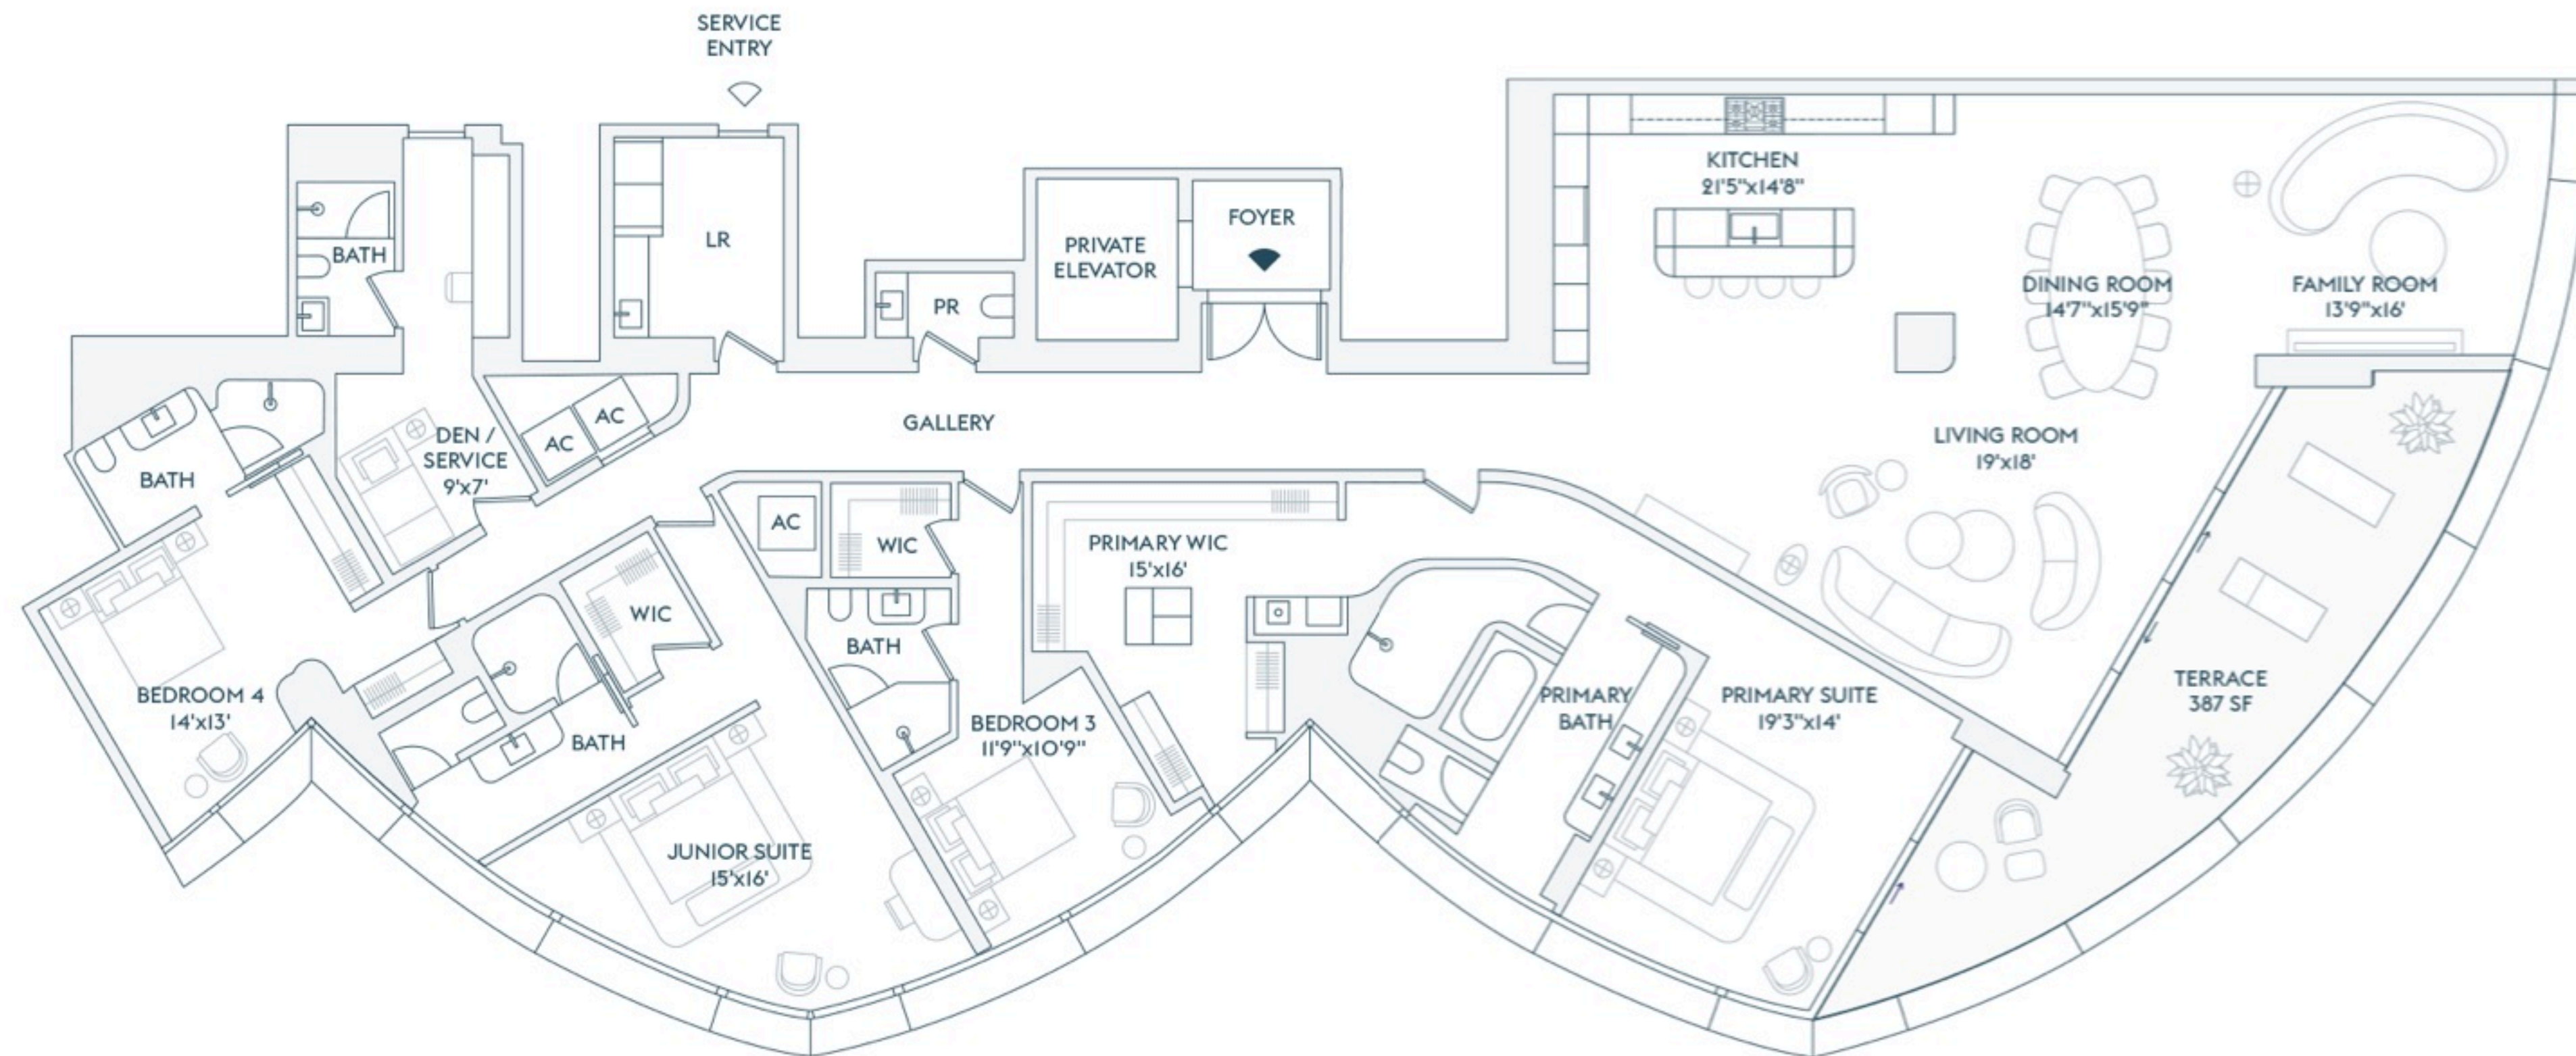

RIVAGE

BAL HARBOUR

RESIDENCE

A

FLOORS

3-21

4 BEDROOMS
5 BATHROOMS
2 POWDER ROOMS
DEN / SERVICE
OFFICE / GYM

INTERIOR
4,810 SF | 446.5 SQM

EXTERIOR
380 SF | 35 SQM

TOTAL
5,190 SF | 481.5 SQM

RIVAGE

BAL HARBOUR

RESIDENCE

B

FLOORS

3-21

4 BEDROOMS
5 BATHROOMS
1 POWDER ROOM
DEN / SERVICE

INTERIOR
4,358 SF | 404.5 SQM

EXTERIOR
387 SF | 36 SQM

TOTAL
4,745 SF | 440.5 SQM

RIVAGE

BAL HARBOUR

RESIDENCE

FLOORS

C 3-21

3 BEDROOMS
3 BATHROOMS
1 POWDER ROOM
OFFICE / DEN

INTERIOR
3,297 SF | 306.5 SQM

EXTERIOR
585 SF | 54 SQM

TOTAL
3,882 SF | 360.5 SQM