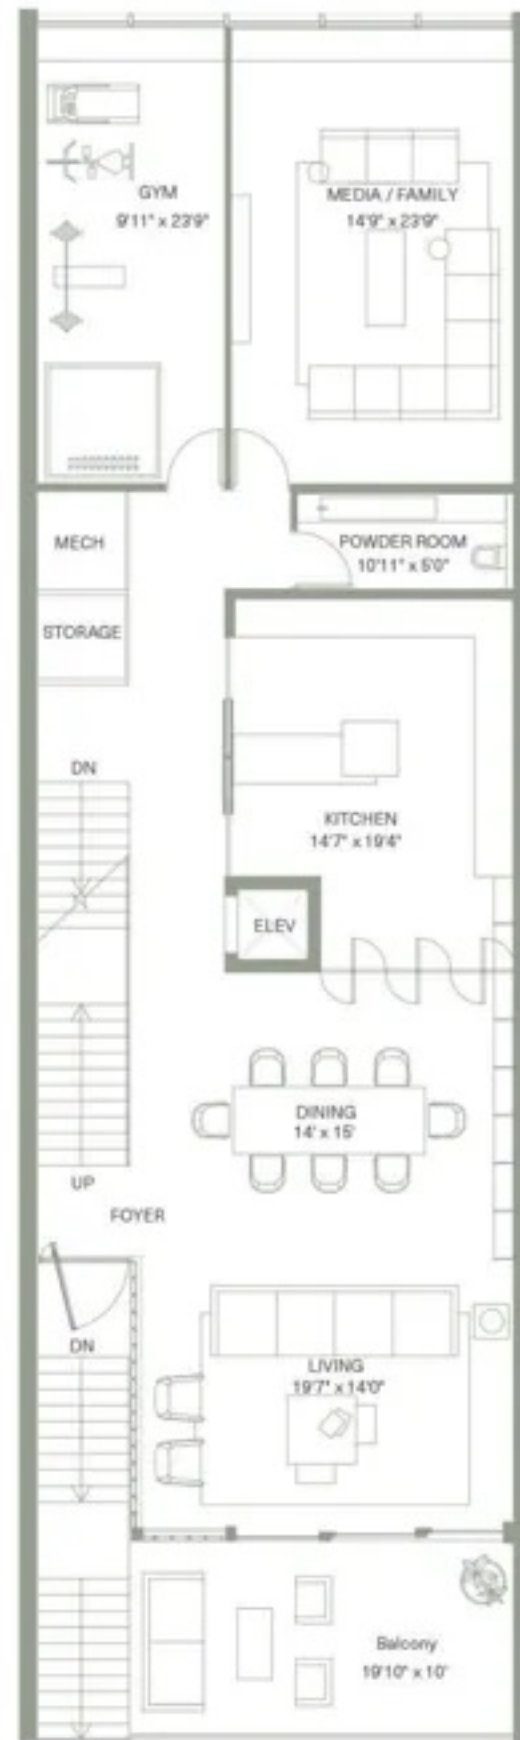

FIRST FLOOR

SECOND FLOOR

THIRD FLOOR

ROOFTOP

# Three-Story Residence

4 BEDROOMS + OFFICE, MEDIA ROOM & GYM | 5.5 BATHS  
 9,924 SQ FT TOTAL | 5,574 SQ FT INT | 4,350 SQ FT EXT

SCALE: 1/16" = 1'-0"

FIRST FLOOR

SECOND FLOOR

THIRD FLOOR

ROOFTOP

# Three-Story Residence

4 BEDROOMS + OFFICE, MEDIA ROOM & GYM | 5.5 BATHS  
 9,924 SQ FT TOTAL | 5,574 SQ FT INT | 4,350 SQ FT EXT

SCALE: 1/16" = 1'-0"