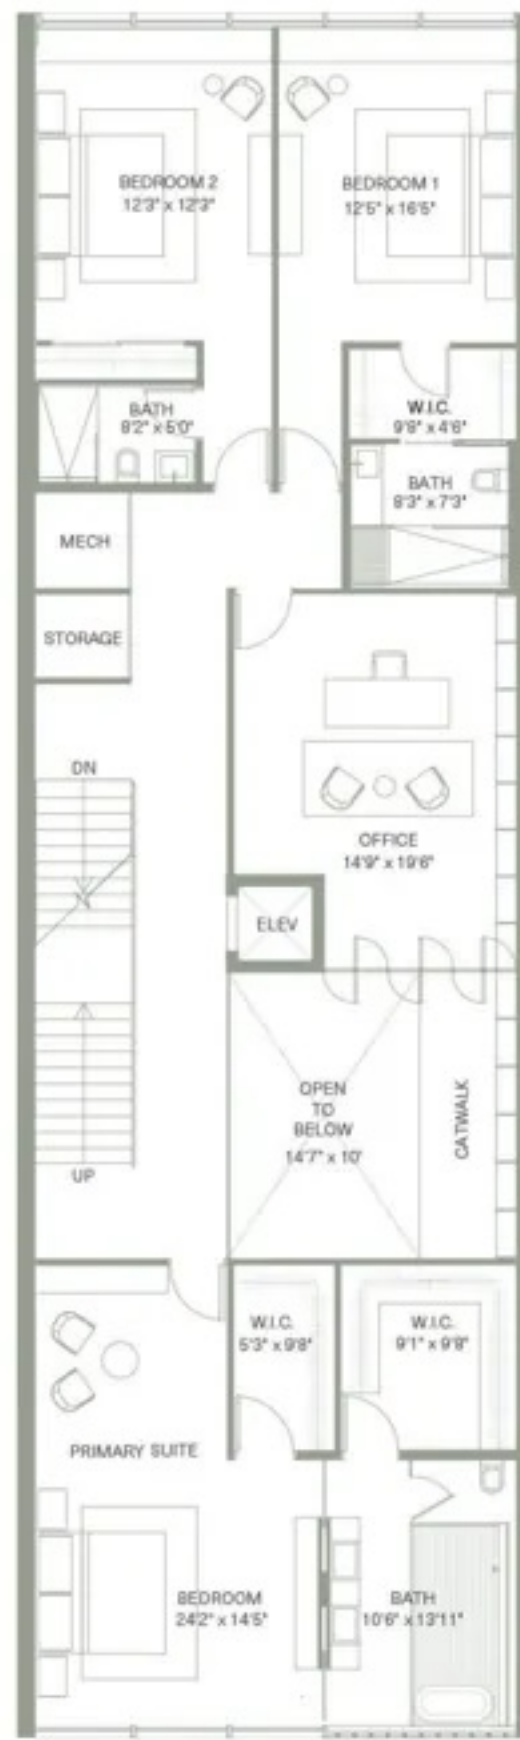

FIRST FLOOR

SECOND FLOOR

THIRD FLOOR

ROOFTOP

# Three-Story Residence

4 BEDROOMS + OFFICE, MEDIA ROOM & GYM | 5.5 BATHS  
 9,924 SQ FT TOTAL | 5,574 SQ FT INT | 4,350 SQ FT EXT

SCALE: 1/16" = 1'-0"

FIRST FLOOR

SECOND FLOOR

THIRD FLOOR

ROOFTOP

# Three-Story Residence

4 BEDROOMS + OFFICE, MEDIA ROOM & GYM | 5.5 BATHS  
 9,924 SQ FT TOTAL | 5,574 SQ FT INT | 4,350 SQ FT EXT

SCALE: 1/16" = 1'-0"