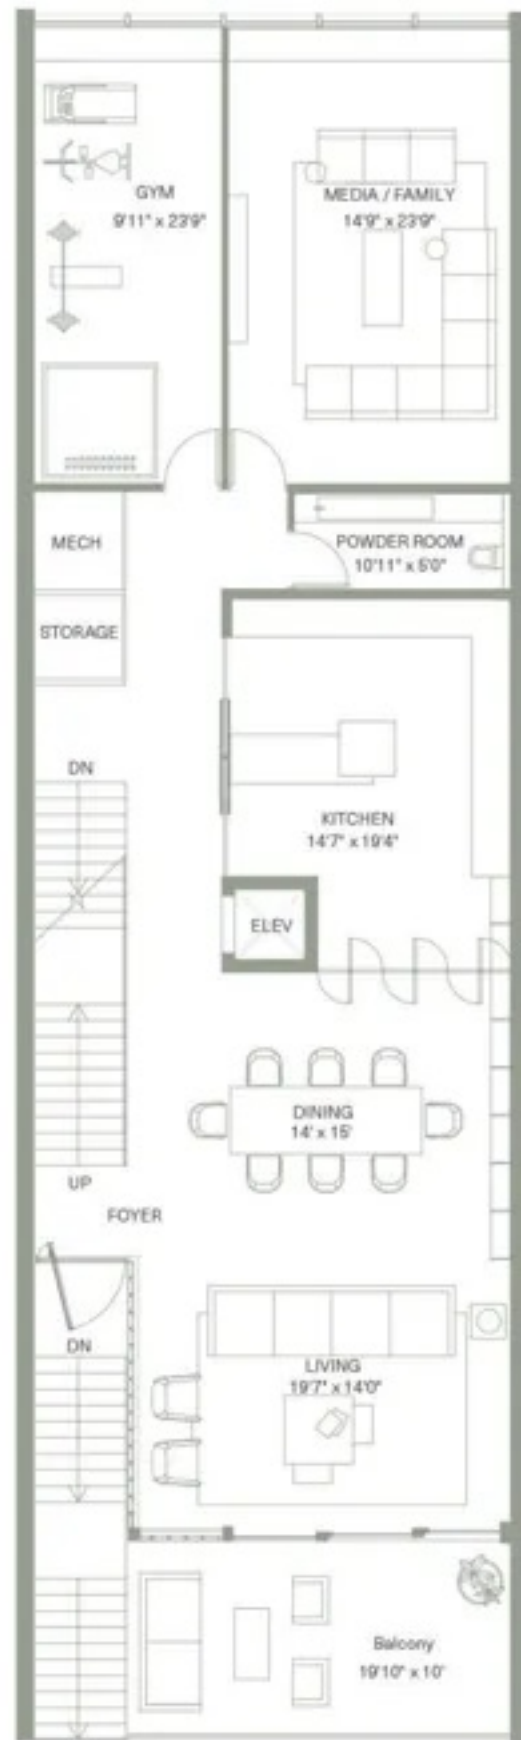

FIRST FLOOR

SECOND FLOOR

THIRD FLOOR

ROOFTOP

# Three-Story Residence

4 BEDROOMS + OFFICE, MEDIA ROOM & GYM | 5.5 BATHS  
 9,924 SQ FT TOTAL | 5,574 SQ FT INT | 4,350 SQ FT EXT

SCALE: 1/16" = 1'-0"

FIRST FLOOR

SECOND FLOOR

THIRD FLOOR

ROOFTOP

# Three-Story Residence

4 BEDROOMS + OFFICE, MEDIA ROOM & GYM | 5.5 BATHS  
 9,924 SQ FT TOTAL | 5,574 SQ FT INT | 4,350 SQ FT EXT

SCALE: 1/16" = 1'-0"